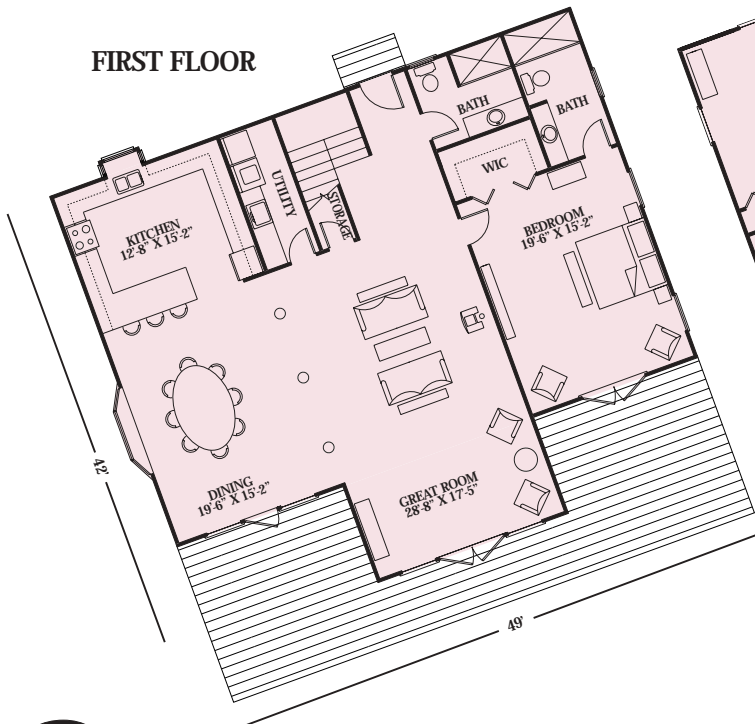

VERANDA

Artist Rendering Actual Plans May Vary

FIRST FLOOR

SECOND FLOOR

Overall Dimensions:
49' x 42' (14,935 x 212,801.6 mm)

Approximately
3266 sq ft

Call Toll Free 1.800.562.2246 usa

Or visit our website at www.logcabinhomes.com