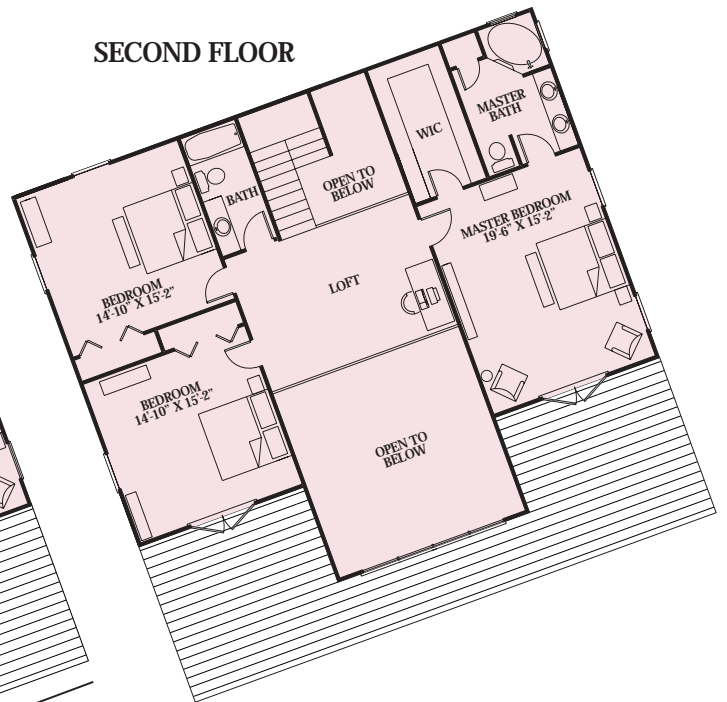

VERANDA

Artist Rendering Actual Plans May Vary

FIRST FLOOR

SECOND FLOOR

Overall Dimensions:
49' x 42' (14,935 x 212,801.6 mm)

Approximately
3266 sq ft

Call Toll Free 1.800.562.2246 usa

Or visit our website at www.logcabinhomes.com