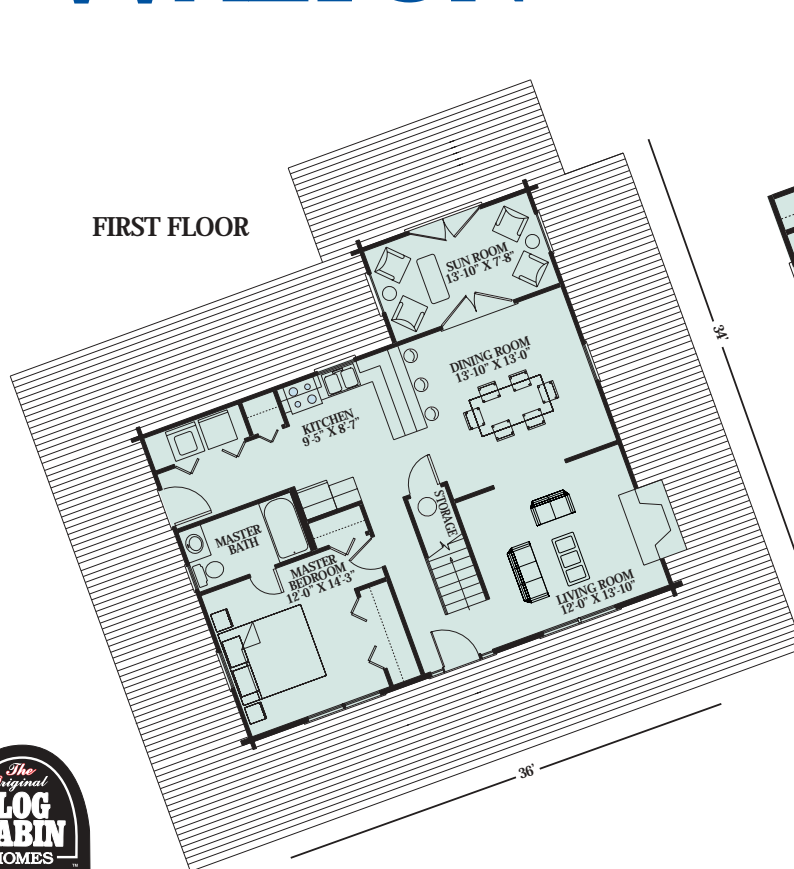

# WALTON

Artist Rendering Actual Plans May Vary

**Overall Dimensions:**  
36' x 34' (10,973 x 10,363 mm)

Approximately 1,570 Sq. Ft.

1,132 Sq. Ft. Porch

©2003 LCH-0049

Call Toll Free **1.800.562.2246** usa

Or visit our website at [www.logcabinhomes.com](http://www.logcabinhomes.com)