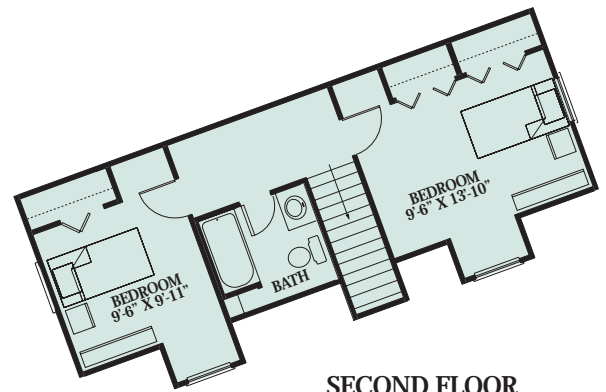

# WALTON

Artist Rendering Actual Plans May Vary

**Overall Dimensions:**  
36' x 34' (10,973 x 10,363 mm)

Approximately 1,570 Sq. Ft.

1,132 Sq. Ft. Porch

©2003 LCH-0049

Call Toll Free **1.800.562.2246** usa

Or visit our website at [www.logcabinhomes.com](http://www.logcabinhomes.com)