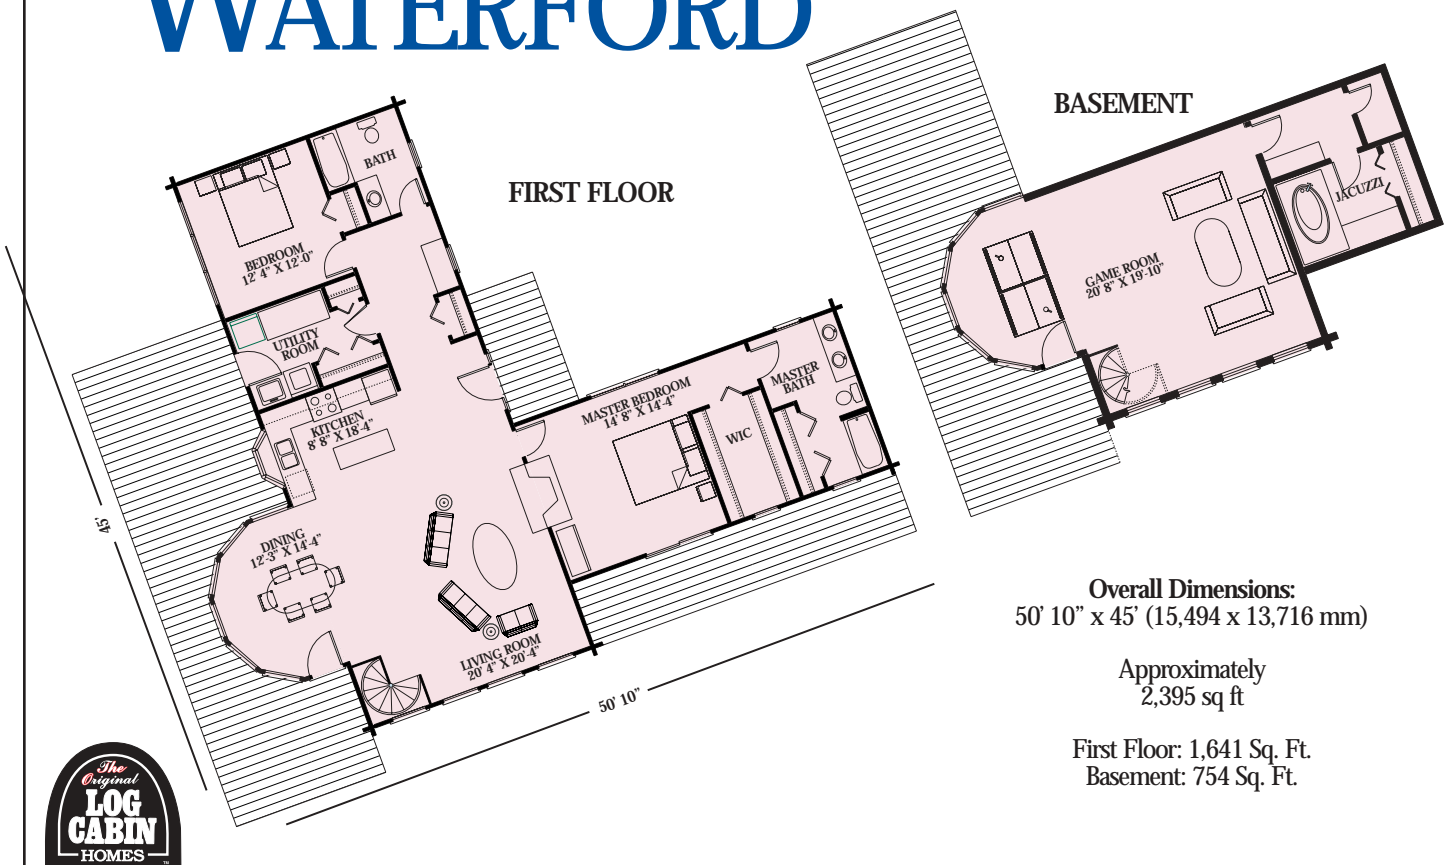

# WATERFORD

Artist Rendering Actual Plans May Vary

Call Toll Free **1.800.562.2246** usa

Or visit our website at [www.logcabinhomes.com](http://www.logcabinhomes.com)

©2003 LCH-0058