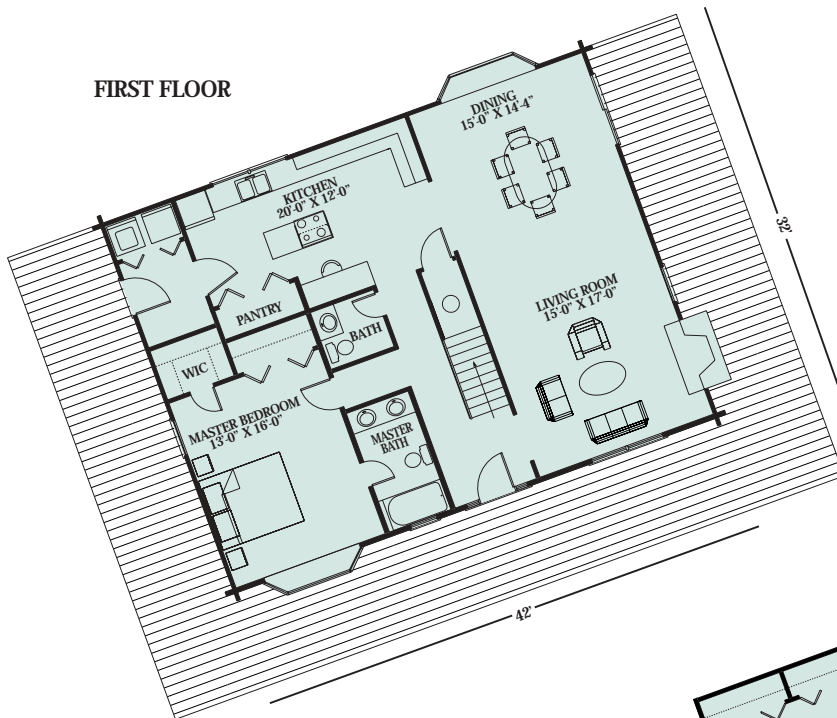

Artist Rendering Actual Plans May Vary

WINSTON

FIRST FLOOR

Overall Dimensions:
42' x 32' (12,801.6 x 9,753.6 mm)

Approximately
2,269 Sq. Ft.

976 Sq. Ft. Porch

SECOND FLOOR

©2003 LCH-0051