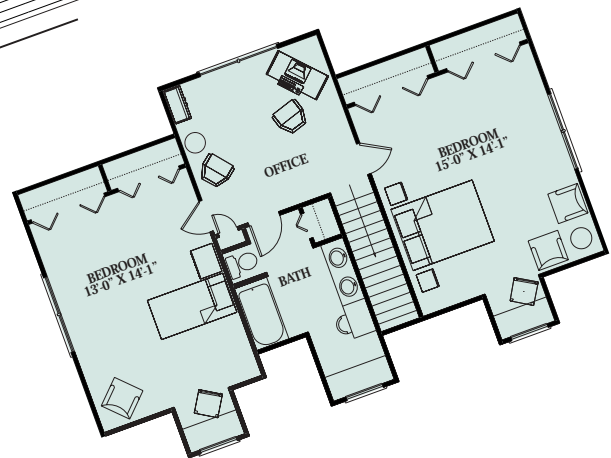

Artist Rendering Actual Plans May Vary

WINSTON

FIRST FLOOR

Overall Dimensions:
42' x 32' (12,801.6 x 9,753.6 mm)

Approximately
2,269 Sq. Ft.

976 Sq. Ft. Porch

SECOND FLOOR

©2003 LCH-0051