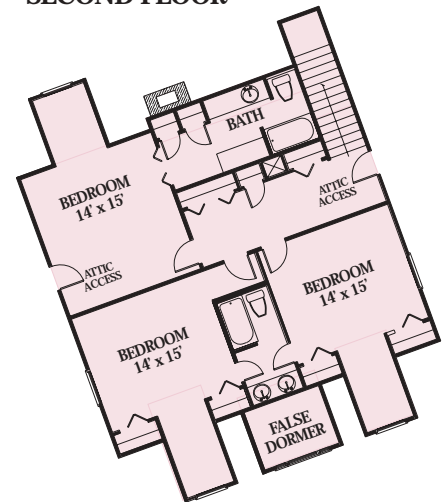

# WISTERIA

Artist Rendering Actual Plans May Vary

## FIRST FLOOR

## SECOND FLOOR

**Overall Dimensions:**  
66' x 66' (2017 x 2017 mm)

Actual Living Area  
3207 sq ft

584 Sq. Ft. Garage

©2002 LCH-0059

Call Toll Free **1.800.562.2246** usa

Or visit our website at [www.logcabinhomes.com](http://www.logcabinhomes.com)