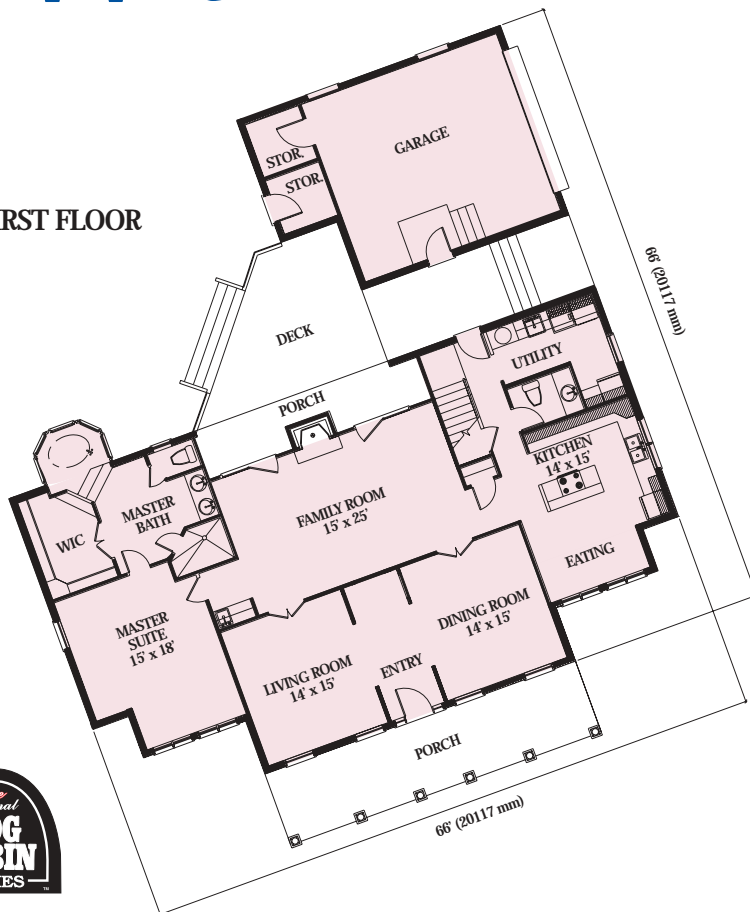

# WISTERIA

Artist Rendering Actual Plans May Vary

## FIRST FLOOR

## SECOND FLOOR

**Overall Dimensions:**  
66' x 66' (2017 x 2017 mm)

Actual Living Area  
3207 sq ft

584 Sq. Ft. Garage

©2002 LCH-0059

Call Toll Free **1.800.562.2246** usa

Or visit our website at [www.logcabinhomes.com](http://www.logcabinhomes.com)