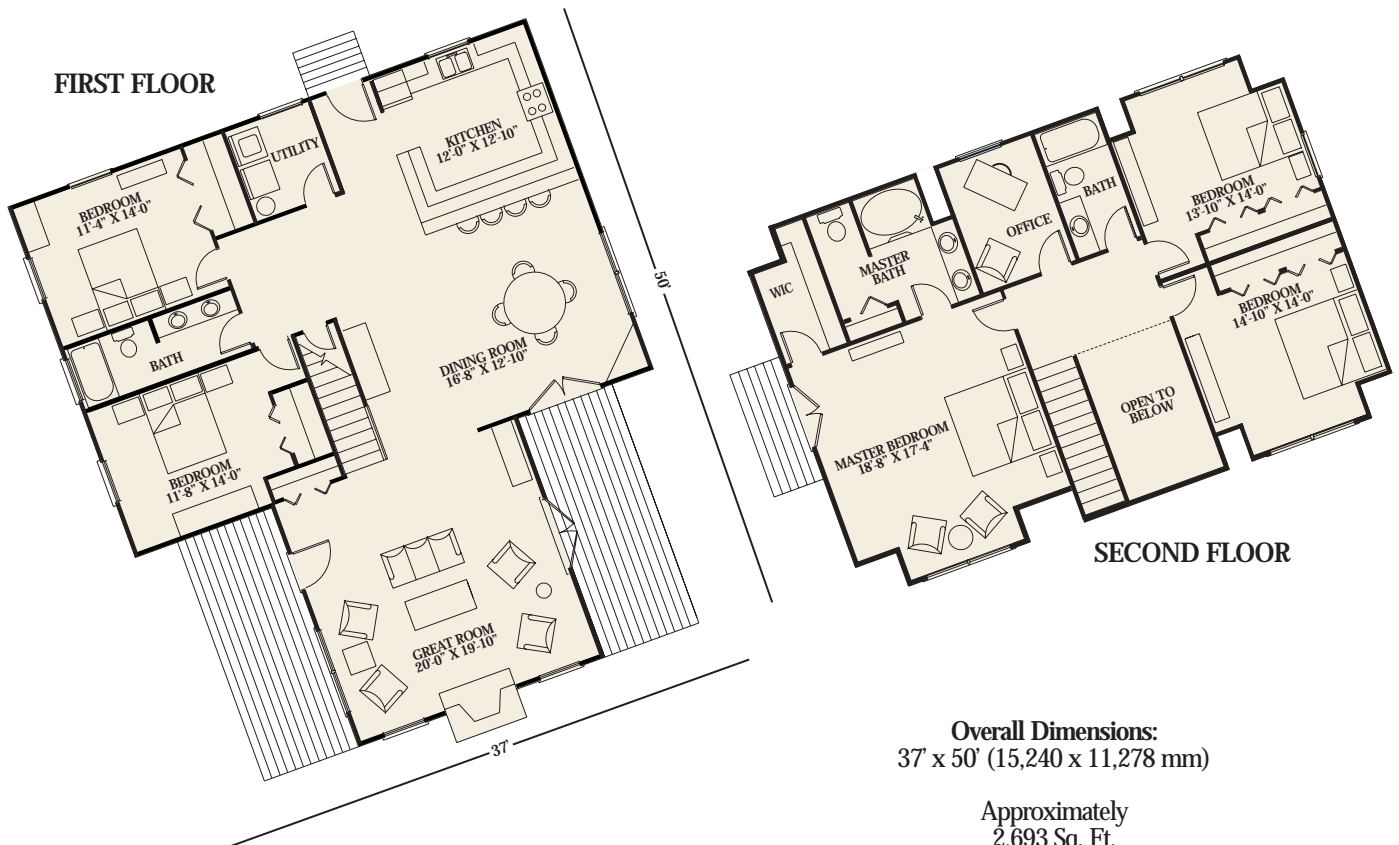

WOODLAND

Artist Rendering Actual Plans May Vary

Overall Dimensions:
37' x 50' (15,240 x 11,278 mm)

Approximately
2,693 Sq. Ft.

320 Sq. Ft. Porch

©2003 LCH-0074

Call Toll Free 1.800.562.2246 usa

Or visit our website at www.logcabinhomes.com