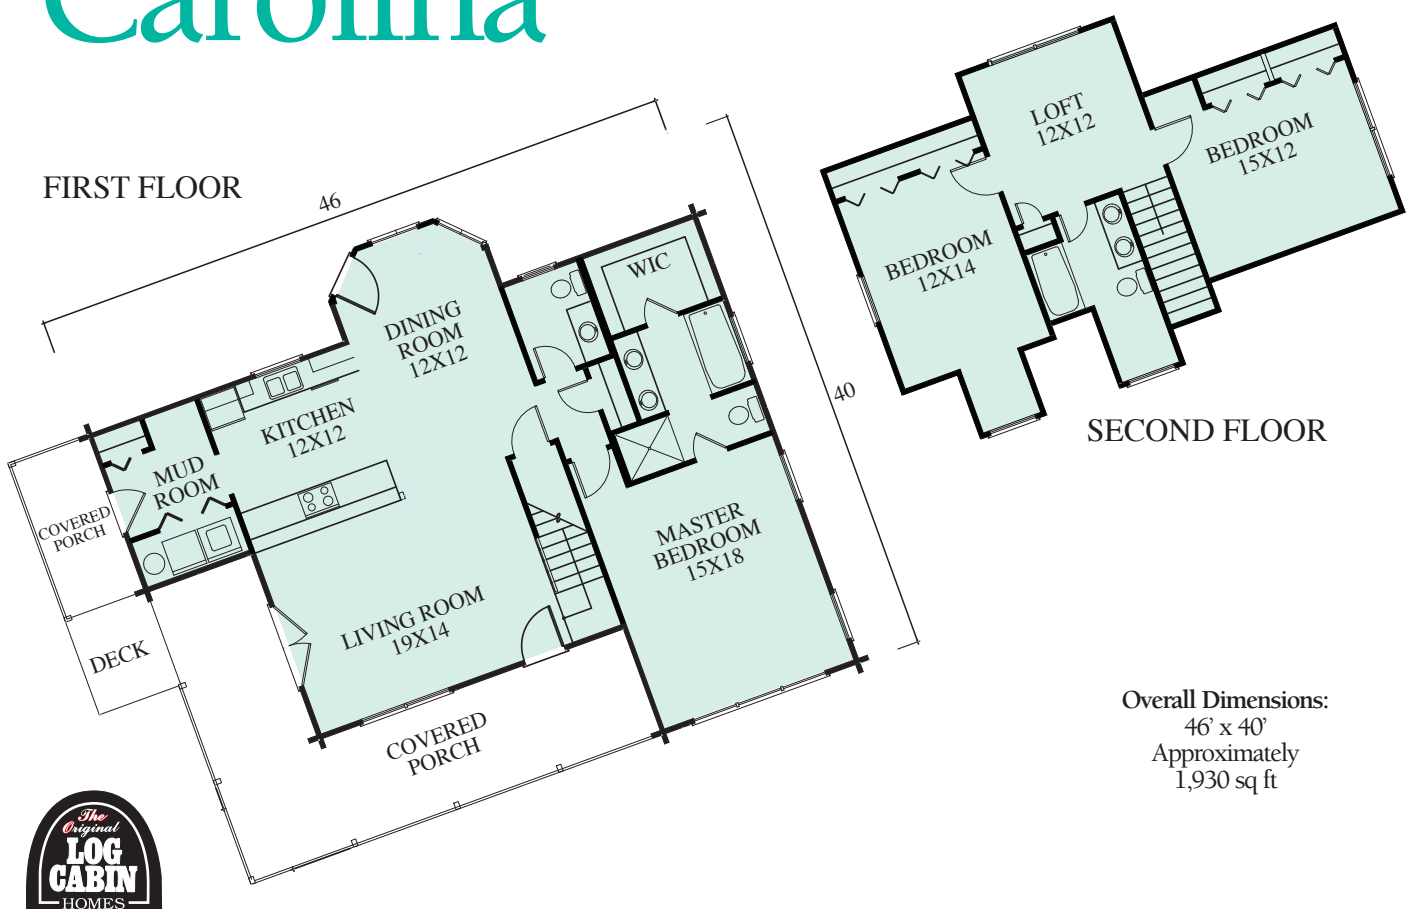

Artist Rendering - Actual Plans My Vary

Carolina

Overall Dimensions:
 46' x 40'
 Approximately
 1,930 sq ft