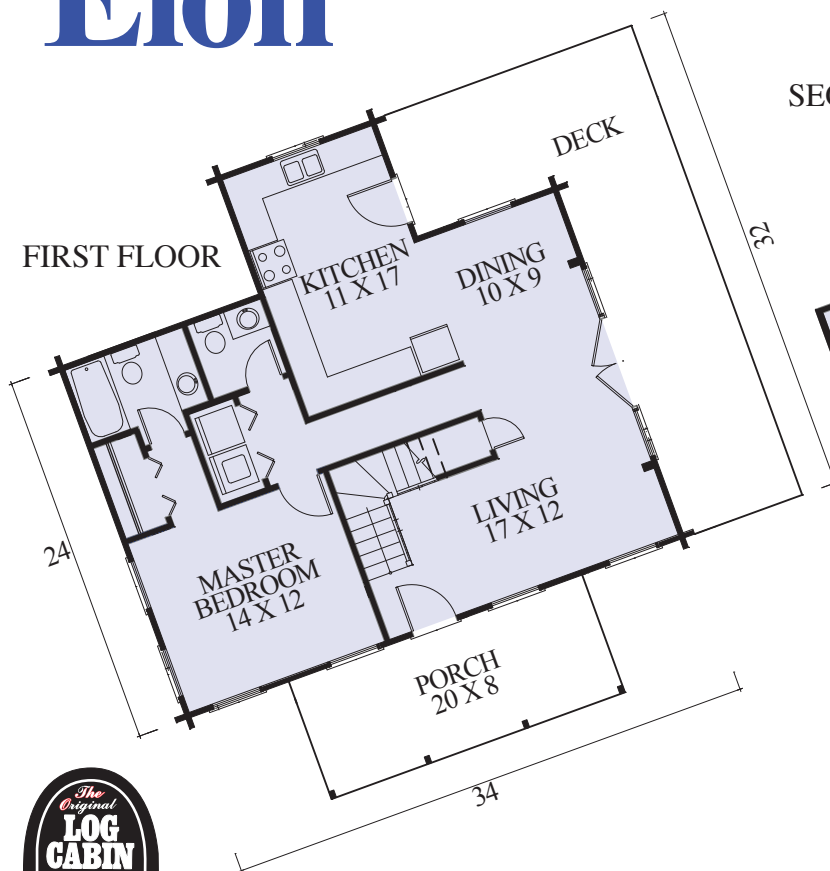

Artists Rendering - Actual Plans May Vary

Elon

SECOND FLOOR

Overall Dimensions
34 X 32
Approximately 1,204 Sq. Ft.

© 2017 LCH-0347

Call Toll Free 1.800.562.2246 USA

Or visit our website at www.logcabinhomes.com