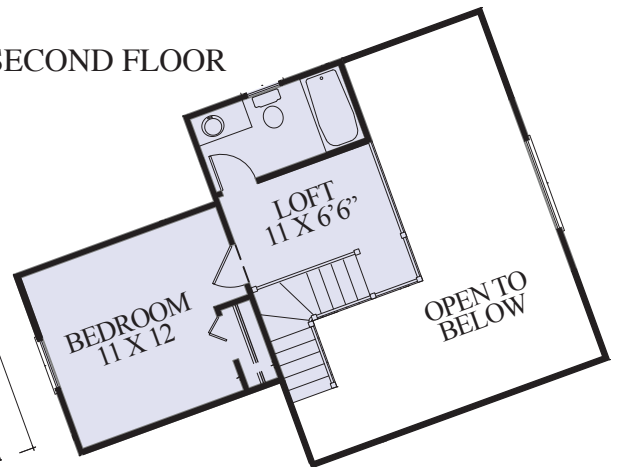

Artists Rendering - Actual Plans May Vary

Elon

SECOND FLOOR

Overall Dimensions
34 X 32
Approximately 1,204 Sq. Ft.

© 2017 LCH-0347

Call Toll Free 1.800.562.2246 USA

Or visit our website at www.logcabinhomes.com