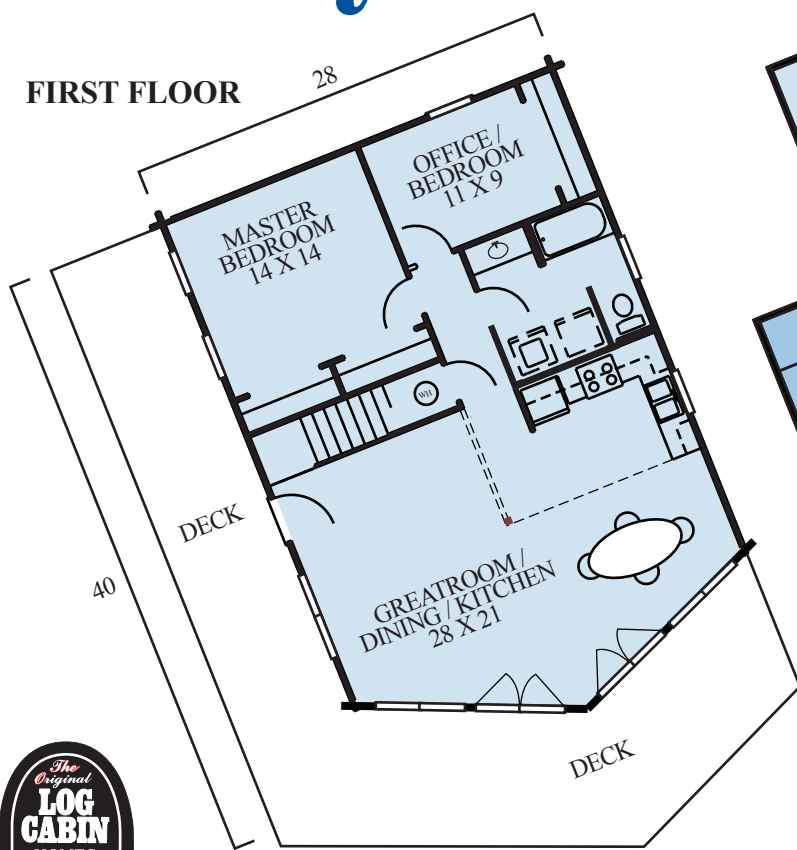

Actual Photograph - Actual Plans May Vary

Rocky Point

Overall Dimensions:
28 X 40

Approximately
1,386 Sq. Ft.

© 2017 LCH-0348

Call Toll Free 1.800.562.2246 USA

Or Visit Our Website at: www.logcabinhomes.com