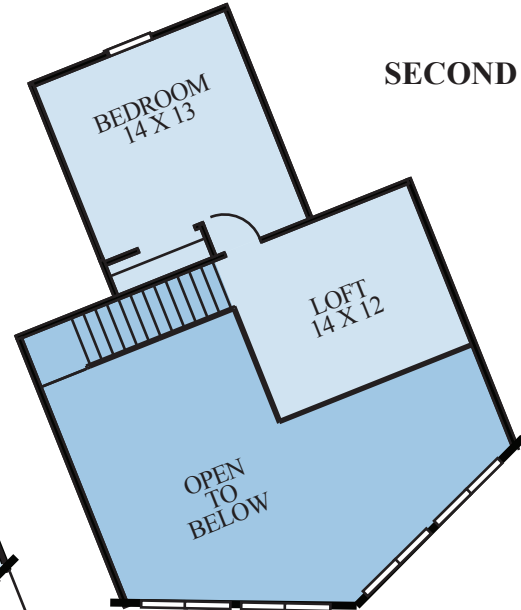

Actual Photograph - Actual Plans May Vary

Rocky Point

Overall Dimensions:
28 X 40

Approximately
1,386 Sq. Ft.

© 2017 LCH-0348

Call Toll Free 1.800.562.2246 USA

Or Visit Our Website at: www.logcabinhomes.com