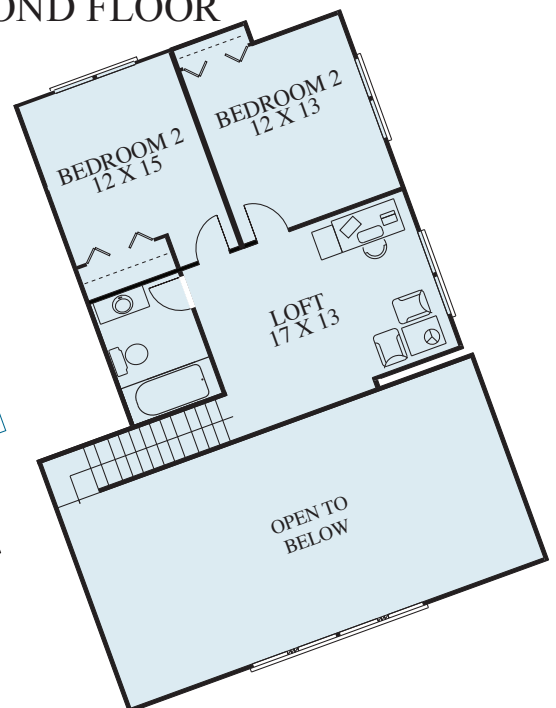

Artist Rendering - Actual Plans May Vary

ALLON

Overall Dimensions:
 32 X 44
 Approximately
 2,080 Sq. Ft

FIRST FLOOR

SECOND FLOOR

©2018 LCH-0351

Call Toll Free: 1.800.562.2246 USA

Or visit our website at www.logcabinhomes.com