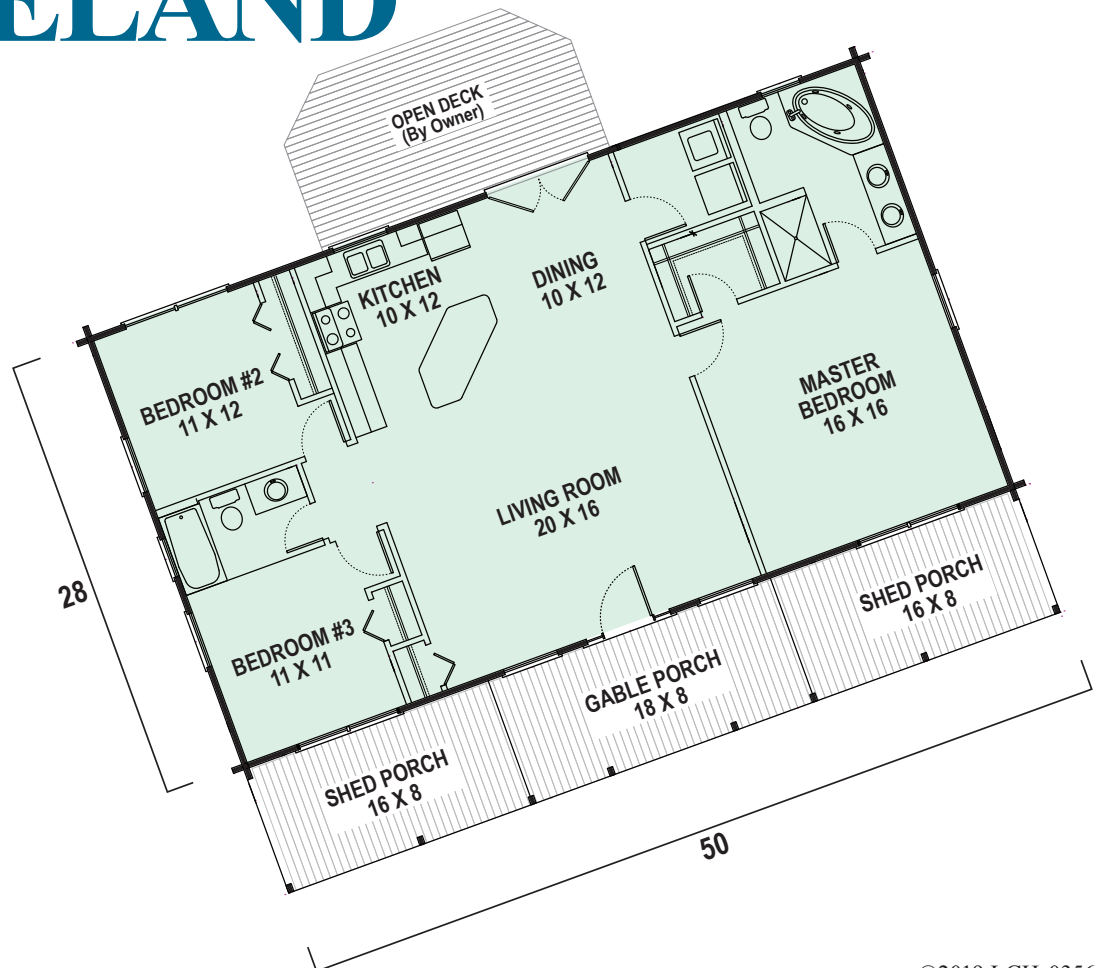

Artist Rendering - Actual Plans May Vary

LAKELAND

FIRST FLOOR

Overall Dimensions:
28 X 50
Approximately
1,400 Sq. Ft.

Call Toll Free: 1.800.562.2246 USA

Or visit our website at www.logcabinhomes.com

©2019 LCH-0356