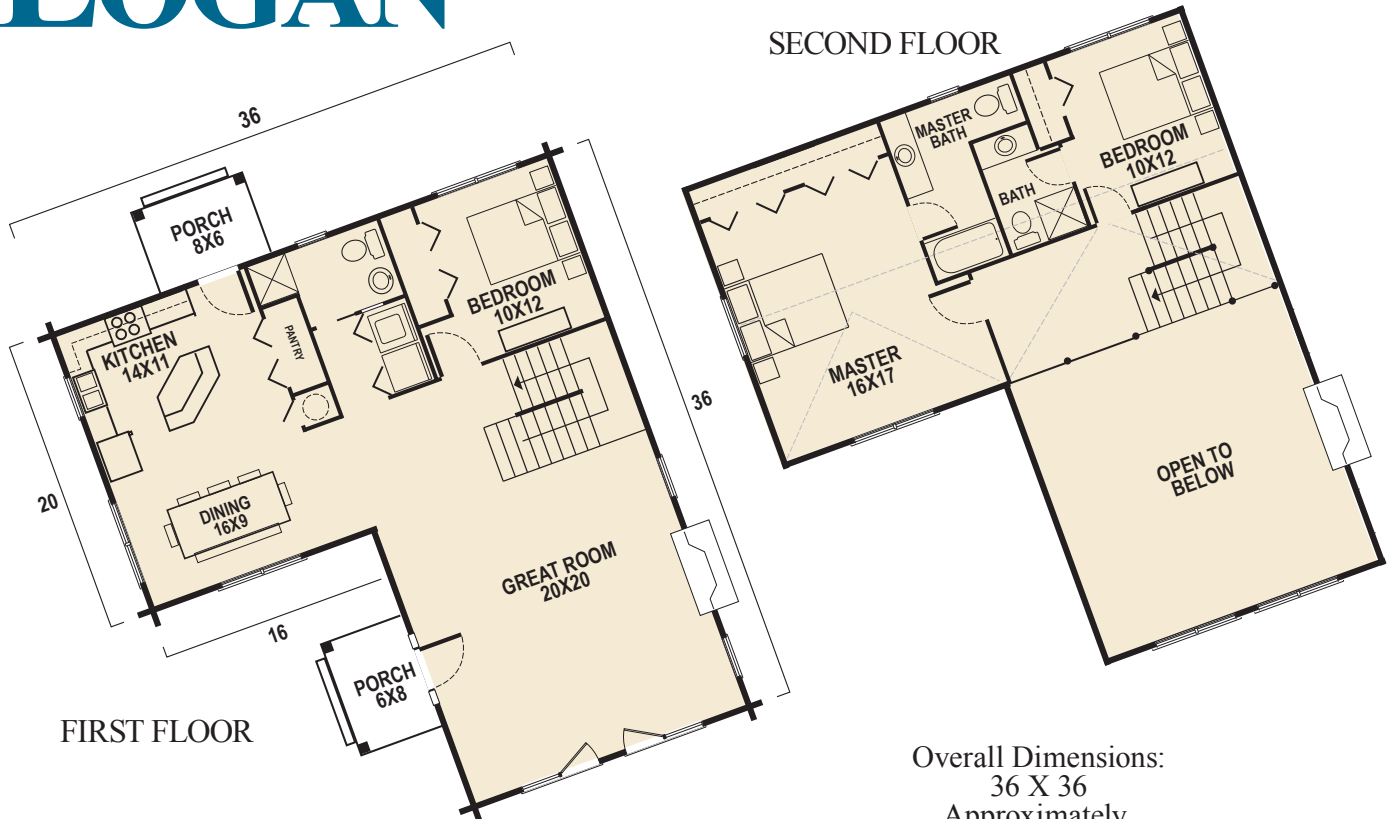

Artist Rendering - Actual Plans May Vary  
(WINDOW AWNINGS BY OWNER/BUILDER)

# LOGAN

Overall Dimensions:  
36 X 36  
Approximately  
1,680 Sq. Ft.