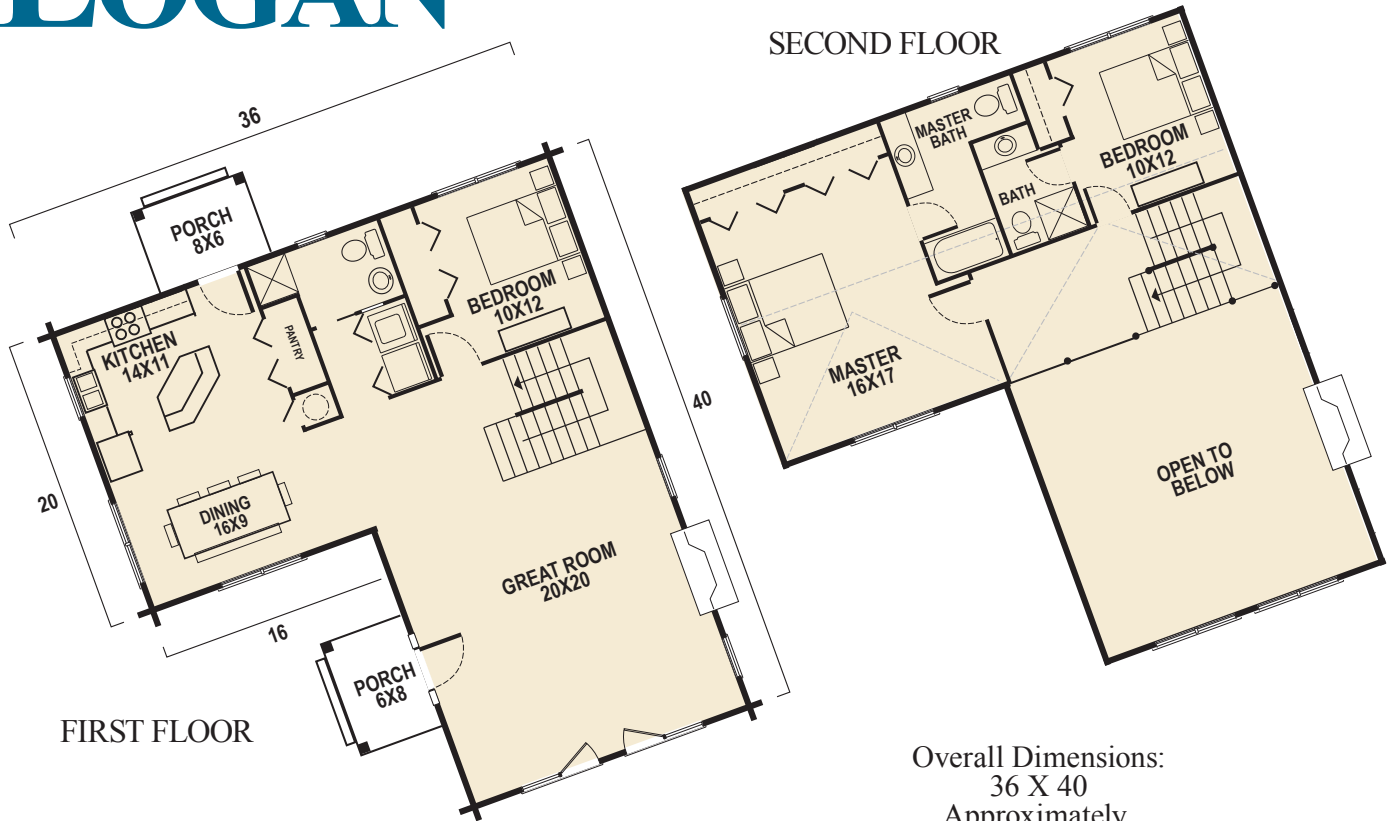

Artist Rendering - Actual Plans May Vary
(WINDOW AWNINGS BY OWNER/BUILDER)

LOGAN

Overall Dimensions:
36 X 40
Approximately
1,680 Sq. Ft.

Call Toll Free: 1.800.562.2246 USA

Or visit our website at www.logcabinhomes.com