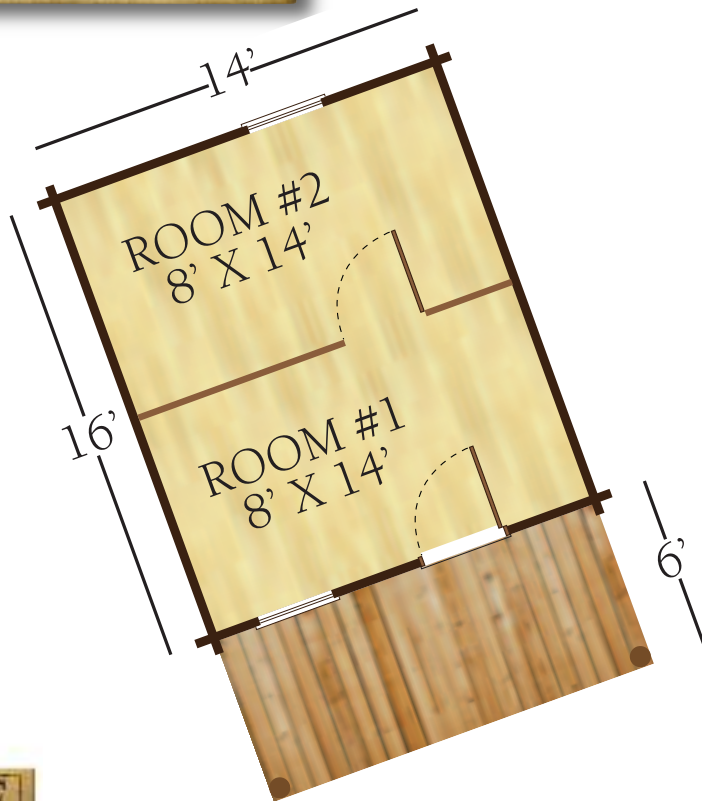

# The Grizzly I

Artist Rendering Actual Plans May Vary

FIRST FLOOR

The Grizzly I  
Approx. 224 Sq. Ft

©2009 LCH-0260

Call Toll Free 1.800.562.2246 usa

Or visit our website at [www.logcabinhomes.com](http://www.logcabinhomes.com)