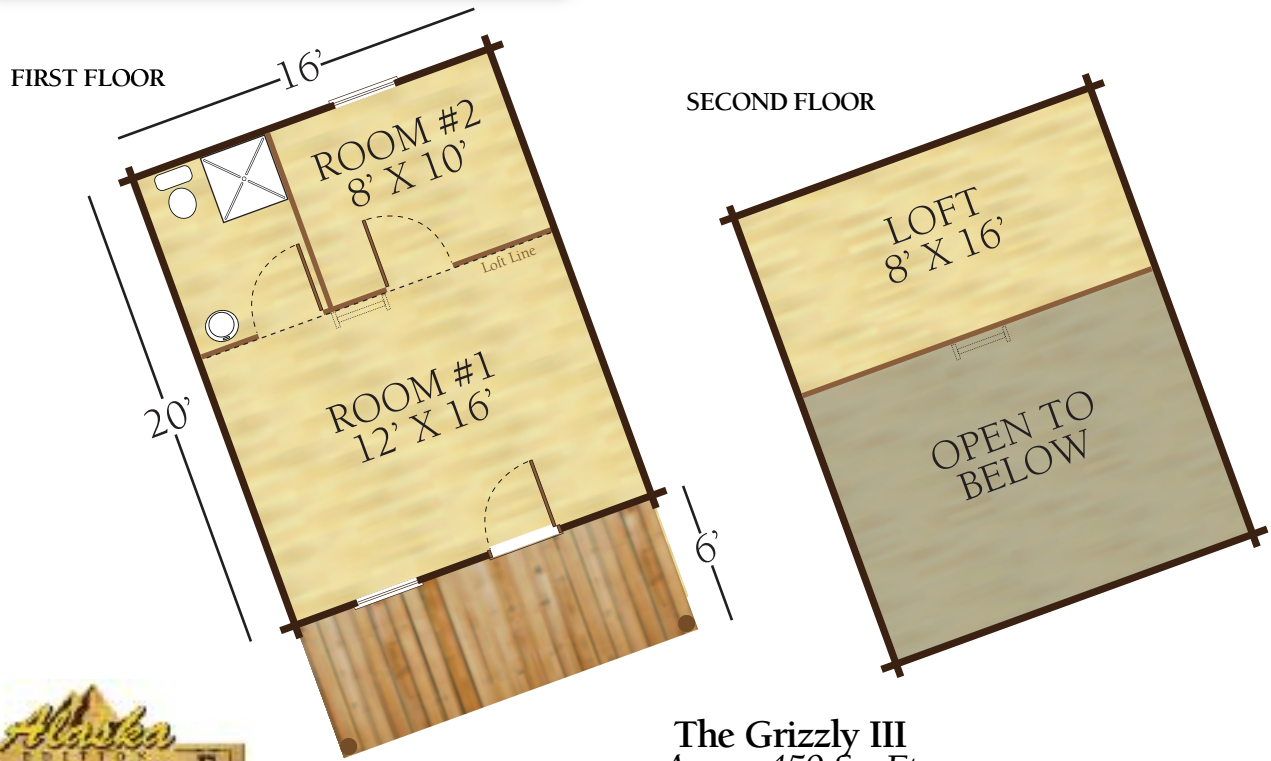

# The Grizzly III

Artist Rendering Actual Plans May Vary

The Grizzly III  
Approx. 459 Sq. Ft

©2009 LCH-0262

Call Toll Free 1.800.562.2246 usa

Or visit our website at [www.logcabinhomes.com](http://www.logcabinhomes.com)