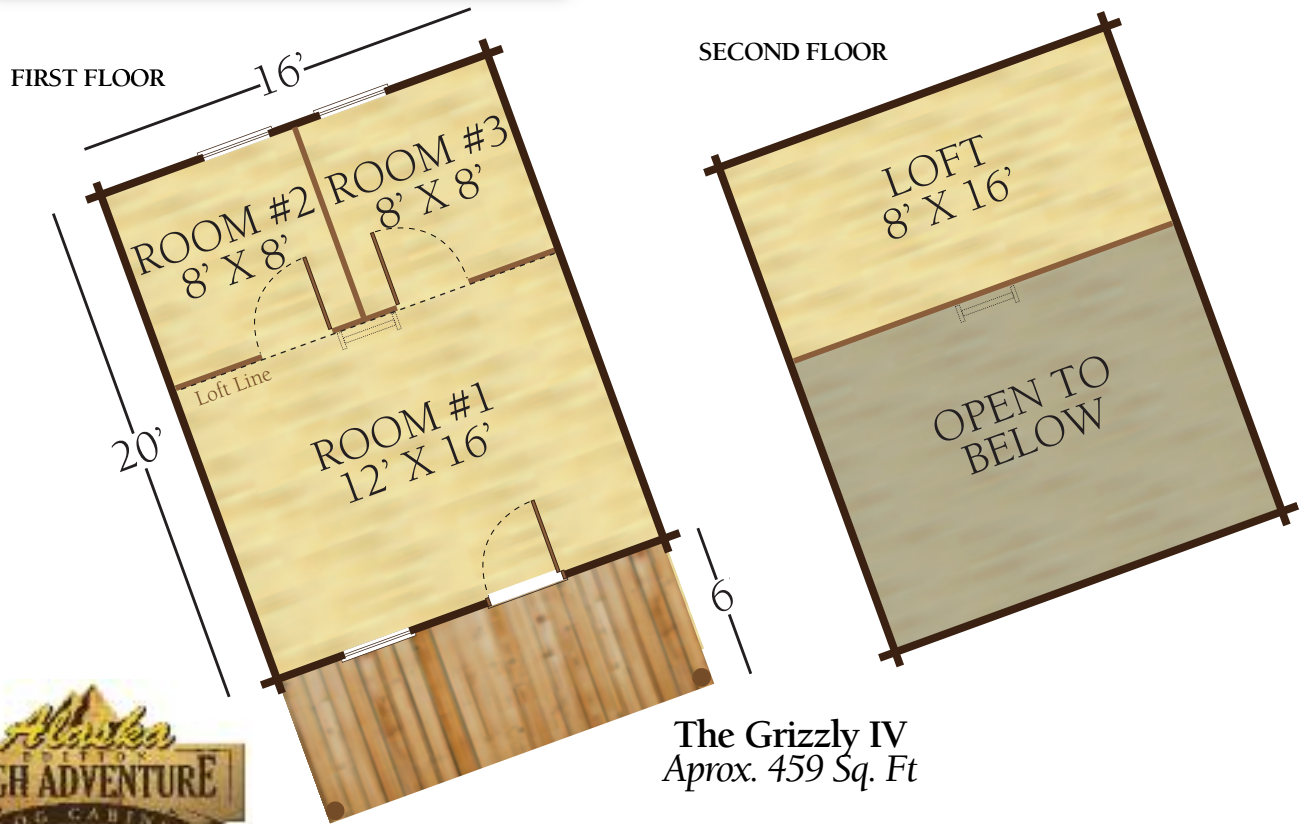

# The Grizzly IV

Artist Rendering Actual Plans May Vary

The Grizzly IV  
Approx. 459 Sq. Ft

©2009 LCH-0263

Call Toll Free 1.800.562.2246 usa

Or visit our website at [www.logcabinhomes.com](http://www.logcabinhomes.com)