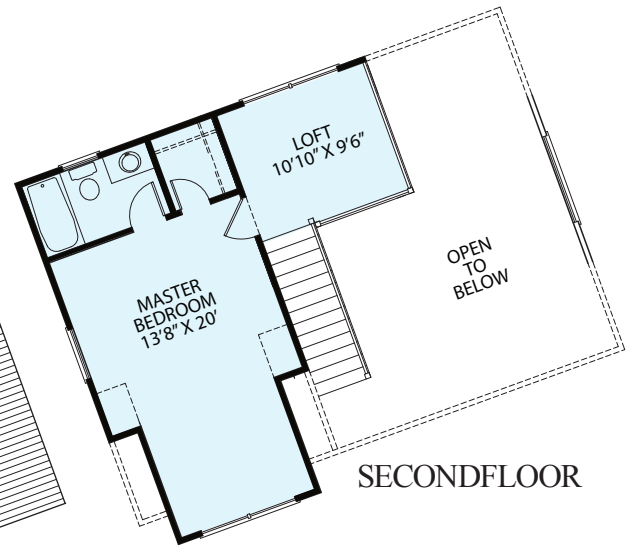

Artist Rendering
Actual Plans May Vary

MILLWOOD

FIRST FLOOR

Overall Dimensions:
34 X 34
Approximately 1,347 Sq. Ft.

©2020 LCH-0366

Call Toll Free: 1.800.562.2246 USA

Or visit our website at www.logcabinhomes.com