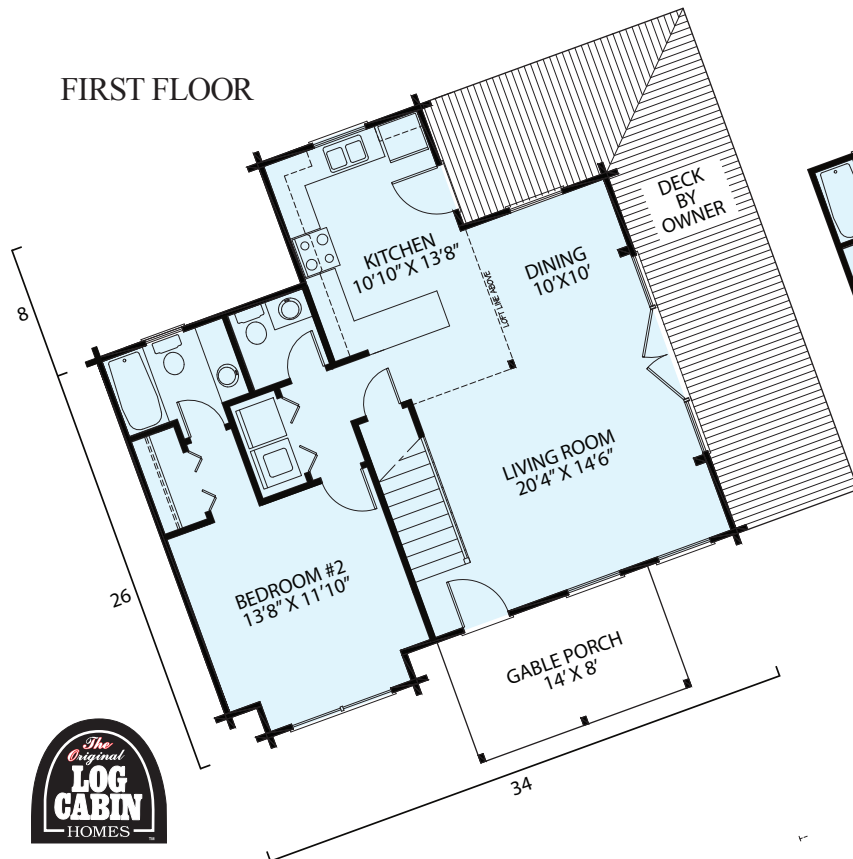

Artist Rendering
Actual Plans May Vary

MILLWOOD

FIRST FLOOR

Overall Dimensions:
34 X 34
Approximately 1,347 Sq. Ft.

©2020 LCH-0366

Call Toll Free: 1.800.562.2246 USA

Or visit our website at www.logcabinhomes.com