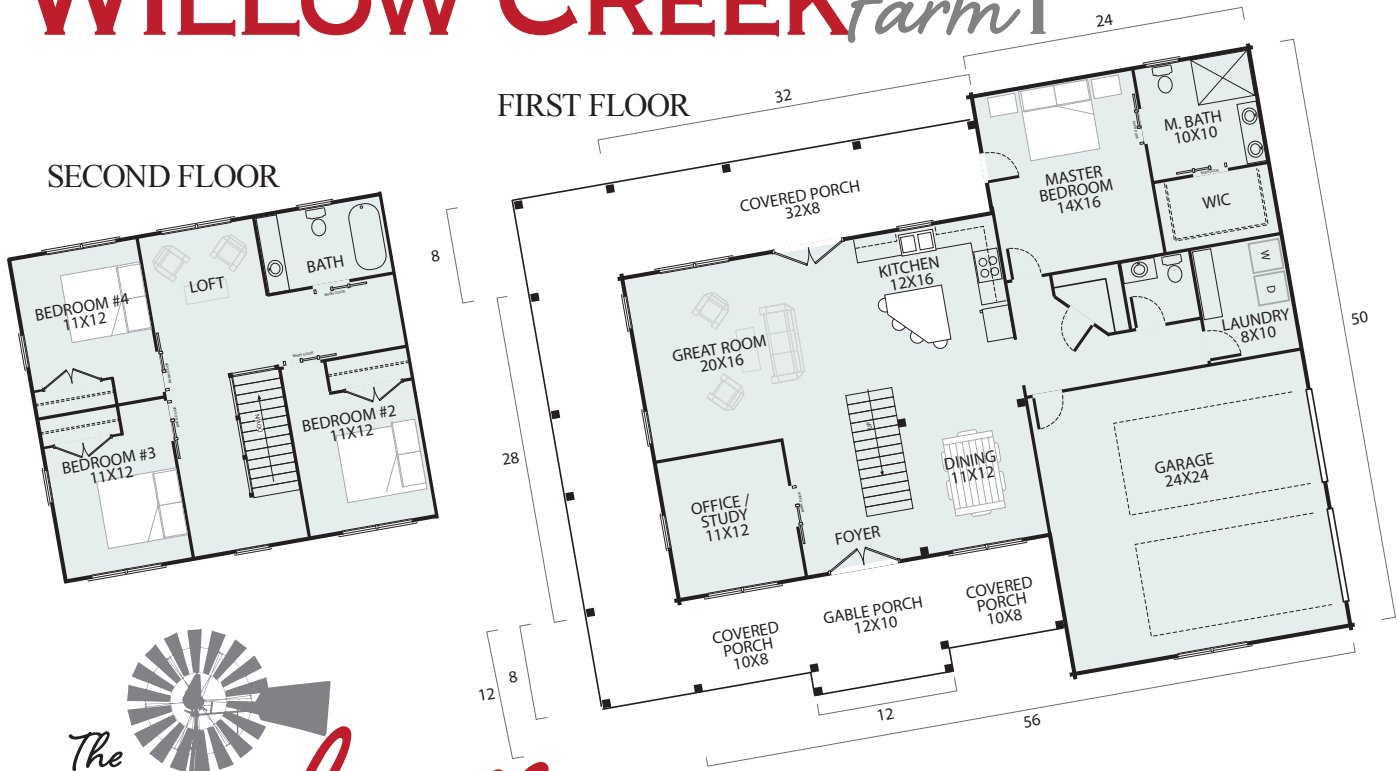

Artist Rendering. Actual Plans May Vary

WILLOW CREEK *Farm I*

Overall Dimensions:
56' X 50'
Approximately 2,416 Sq. Ft.

©2020 LCH-0380

Call Toll Free: 1.800.562.2246 USA

Or visit our website at www.logcabinhomes.com