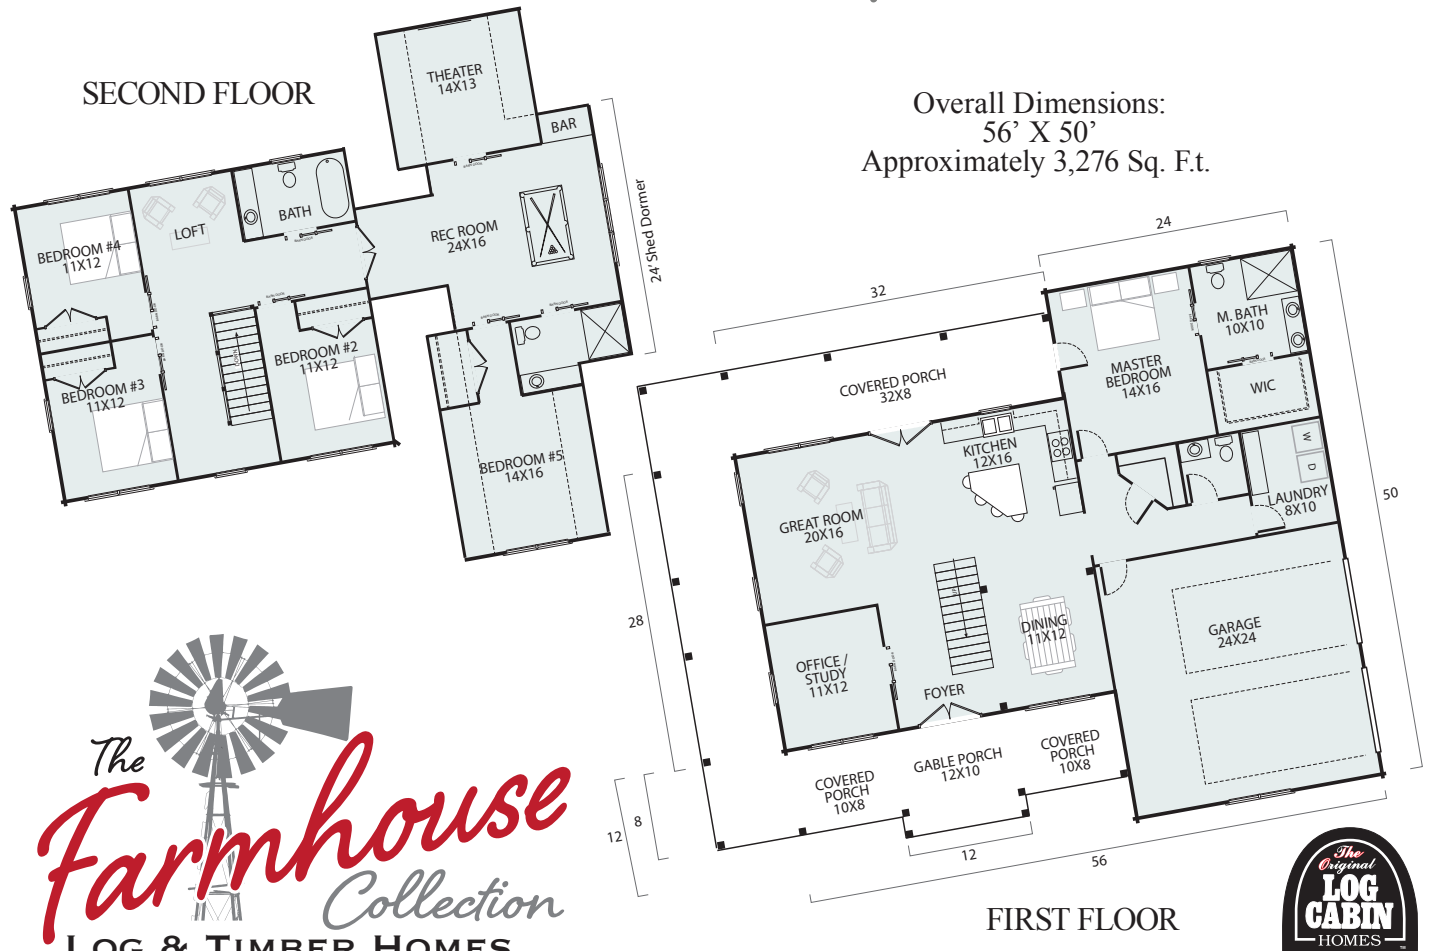

Artist Rendering. Actual Plans May Vary

WILLOW CREEK *Farm II*

The *Farmhouse* Collection
LOG & TIMBER HOMES

©2020 LCH-0381

Call Toll Free: 1.800.562.2246 USA

Or visit our website at www.logcabinhomes.com