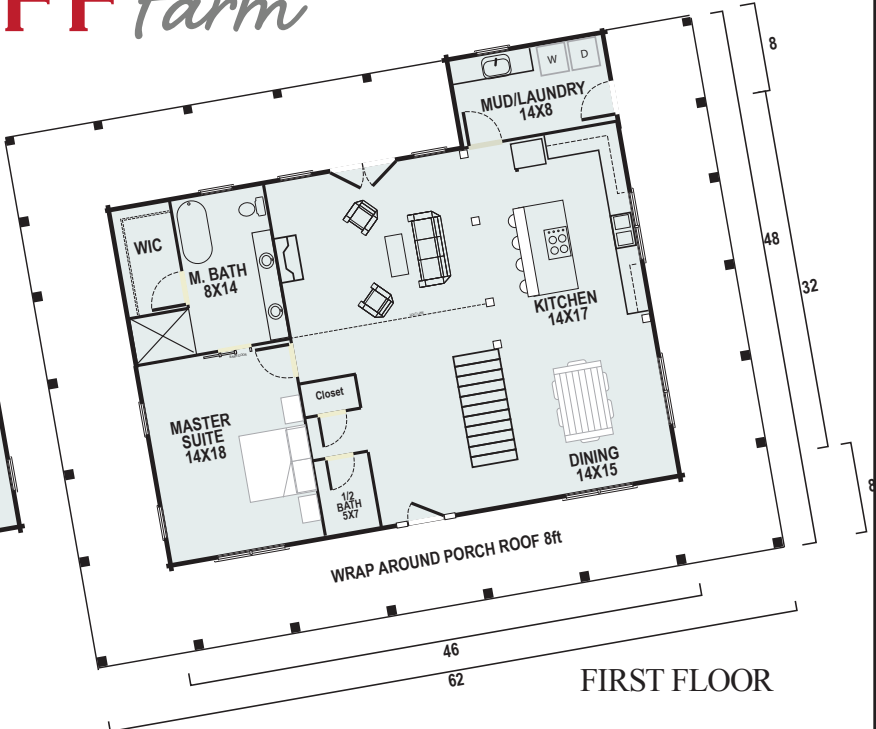

Artist Rendering. Actual Plans May Vary

PINE BLUFF *Farm*

SECOND FLOOR

FIRST FLOOR

Overall Dimensions:
46' X 40'
Approximately 2,809 Sq. Ft.

©2020 LCH-0385

Call Toll Free: 1.800.562.2246 USA

Or visit our website at www.logcabinhomes.com