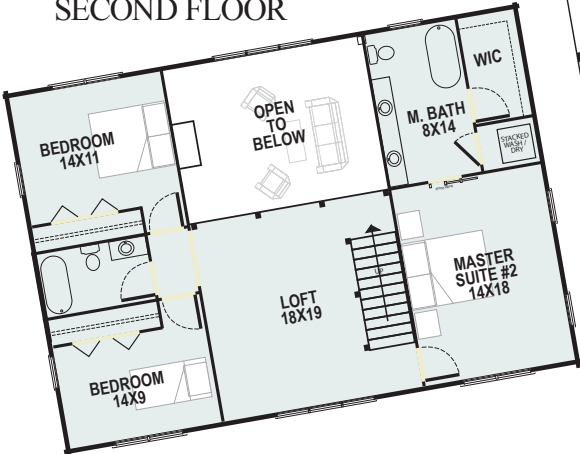

Artist Rendering. Actual Plans May Vary

PINE BLUFF *Farm*

SECOND FLOOR

FIRST FLOOR

Overall Dimensions:
46' X 40'
Approximately 2,809 Sq. Ft.

©2020 LCH-0385

Call Toll Free: 1.800.562.2246 USA

Or visit our website at www.logcabinhomes.com