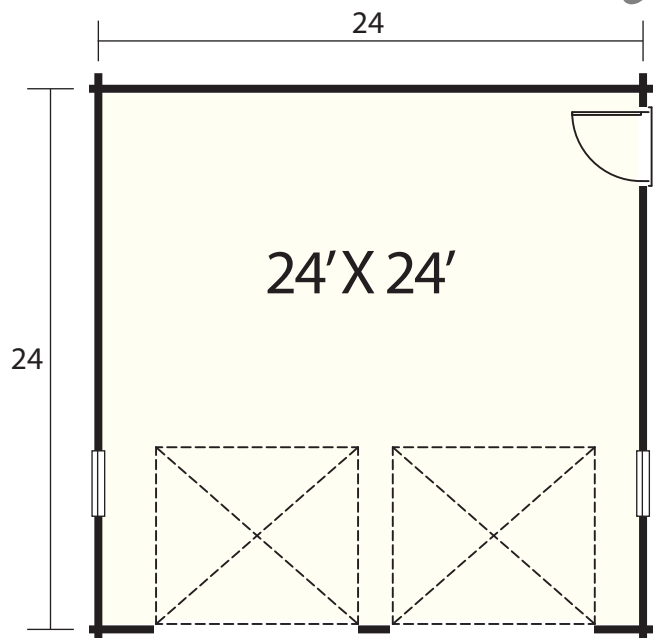

# THE MEADOW *Farmhouse Garage*

FIRST FLOOR

Overall Dimensions:  
24' X 24'  
Approximately 576 Sq. Ft.

©2023 LCH-0400

Call Toll Free: 1.800.562.2246 USA

Or visit our website at [www.logcabinhomes.com](http://www.logcabinhomes.com)