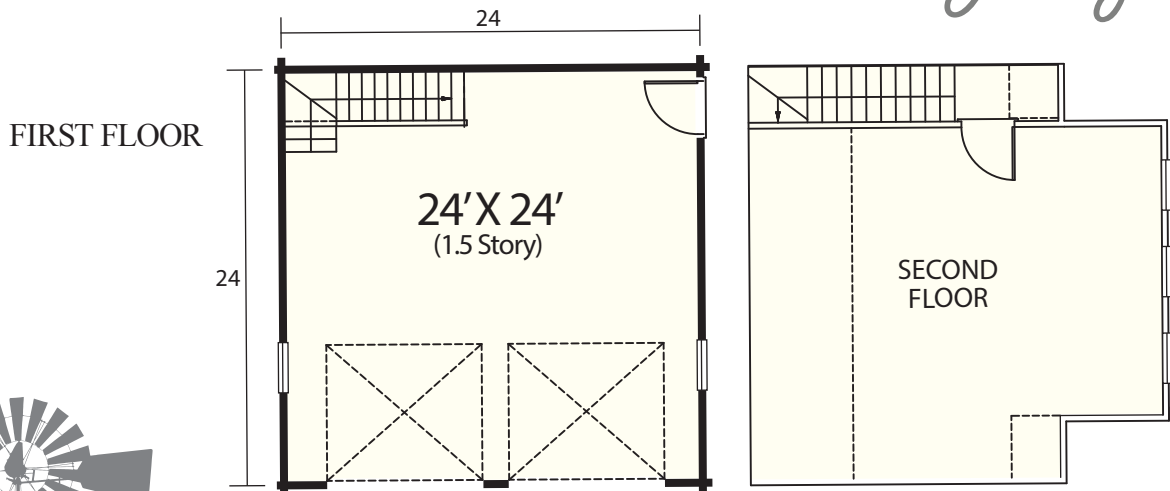

Artist Rendering. Actual Plans May Vary

THE MEADOW II *Farmhouse Garage*

Overall Dimensions:
24' X 24'
Approximately 864 Sq. Ft.

©2023 LCH-0401

Call Toll Free: 1.800.562.2246 USA

Or visit our website at www.logcabinhomes.com