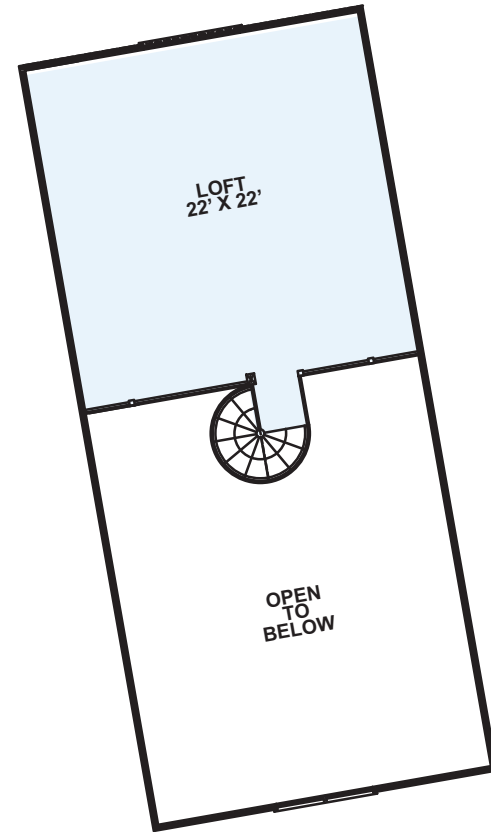

The **RIVER BEND**
Log Barndominium

Call Toll Free: 1.800.562.2246 USA Or visit our website at www.logcabinhomes.com

©2023 LCH-0406

The **RIVER BEND**
Log Barndominium

FIRST FLOOR

SECOND FLOOR

OVERALL DIMENSIONS: 50' X 41'
 APPROXIMATELY: 2,359 Sq. Ft.