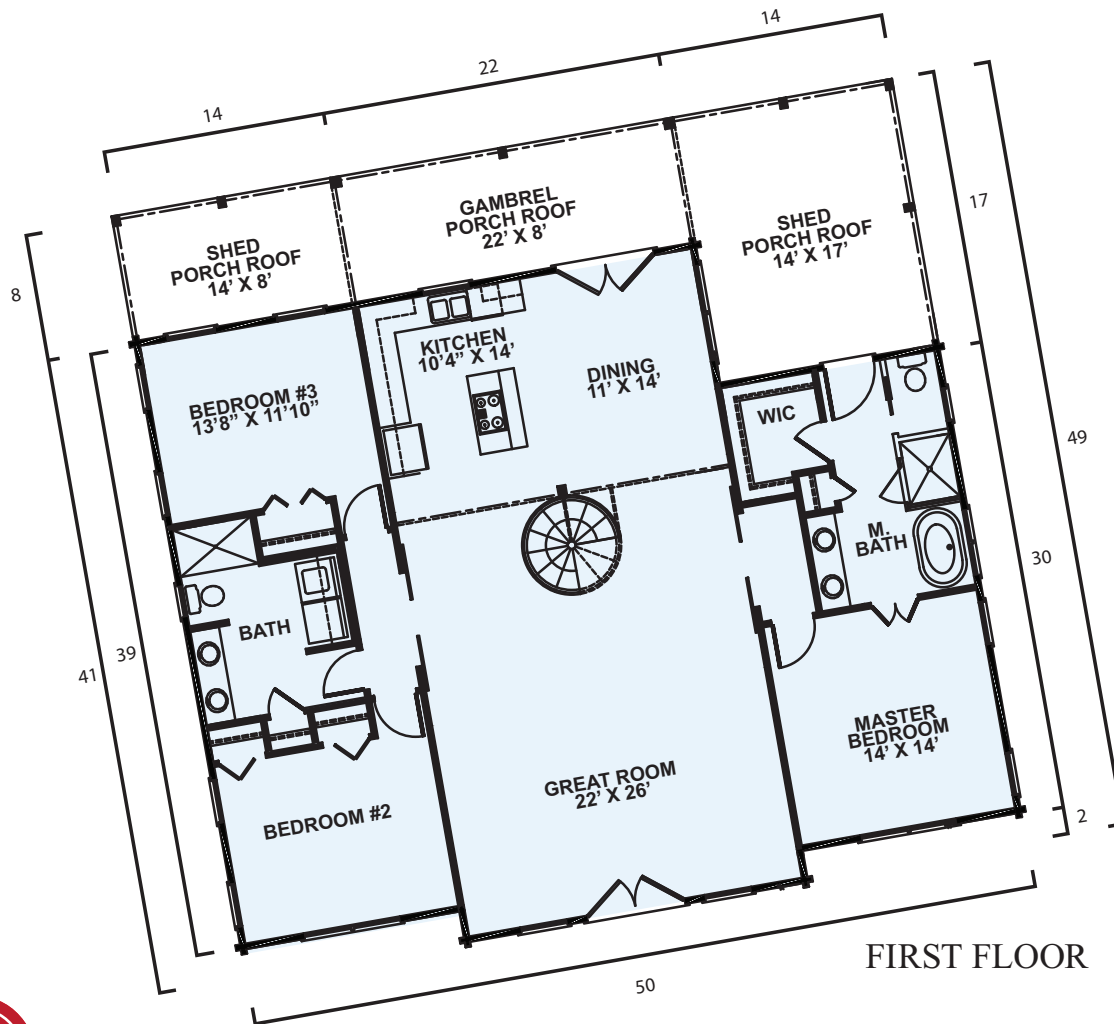

The **RIVER BEND**
Log Barndominium

Call Toll Free: 1.800.562.2246 USA Or visit our website at www.logcabinhomes.com

©2023 LCH-0406

The **RIVER BEND**
Log Barndominium

FIRST FLOOR

SECOND FLOOR

OVERALL DIMENSIONS: 50' X 41'
 APPROXIMATELY: 2,359 Sq. Ft.