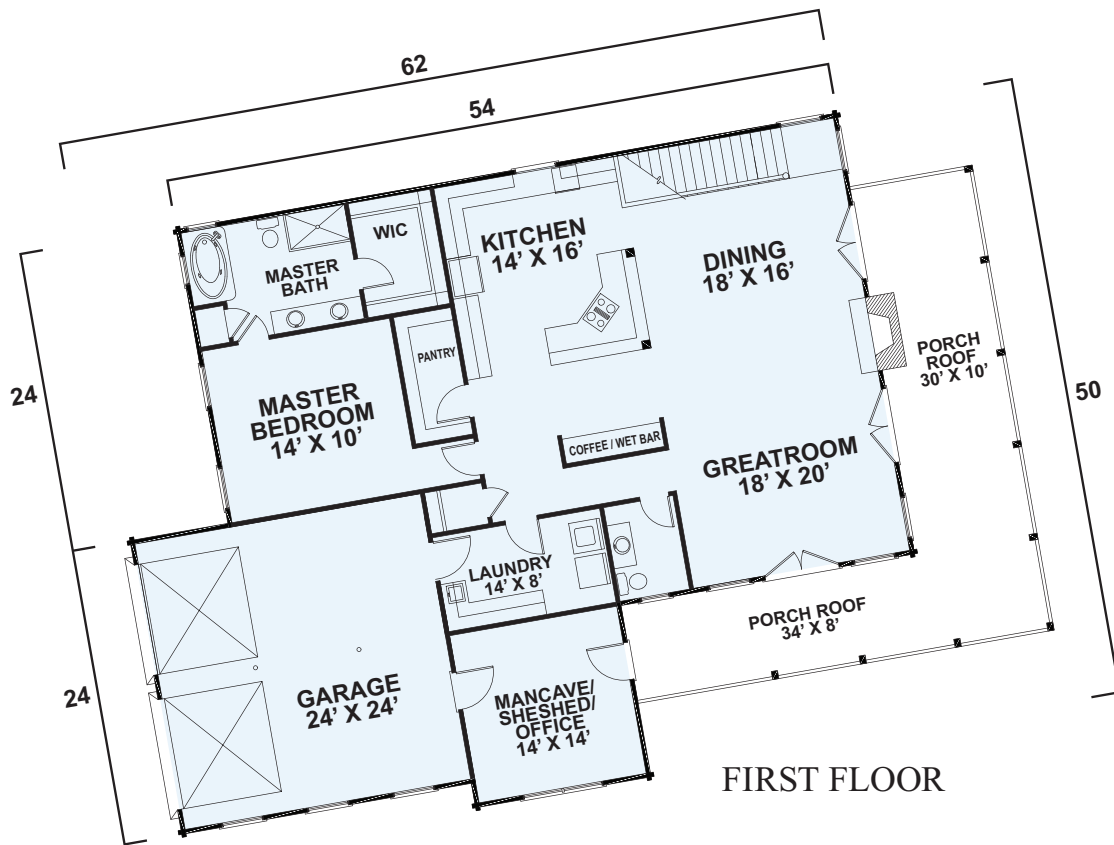

The **SUNSET RIDGE**
— Log Barndominium

Call Toll Free: 1.800.562.2246 USA Or visit our website at www.logcabinhomes.com

©2023 LCH-0410

The **SUNSET RIDGE**
Log Barndominium

OVERALL DIMENSIONS: 62' X 50'
 APPROXIMATELY: 3,450 Sq. Ft.