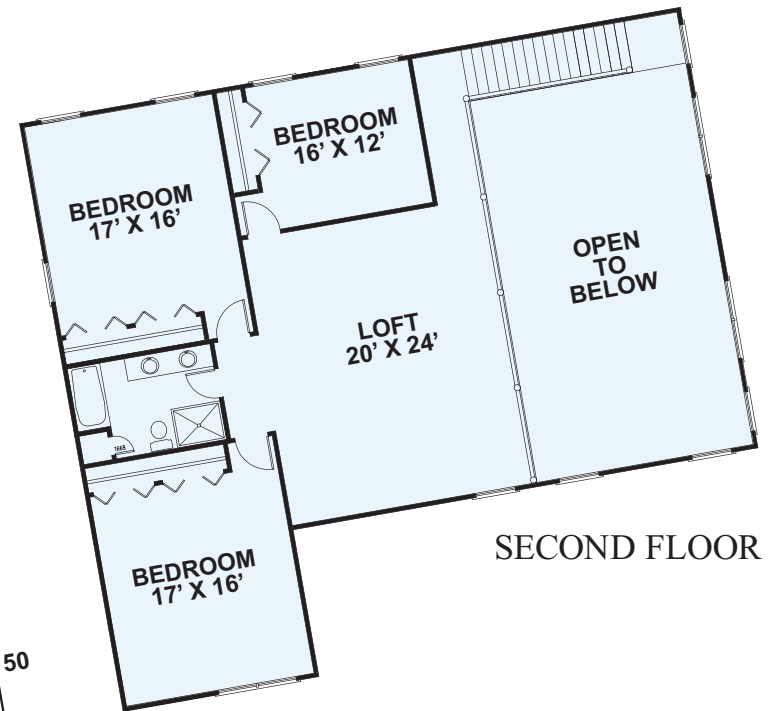

The **SUNSET RIDGE**
— Log Barndominium

Call Toll Free: 1.800.562.2246 USA Or visit our website at www.logcabinhomes.com

©2023 LCH-0410

The **SUNSET RIDGE**
Log Barndominium

OVERALL DIMENSIONS: 62' X 50'
 APPROXIMATELY: 3,450 Sq. Ft.