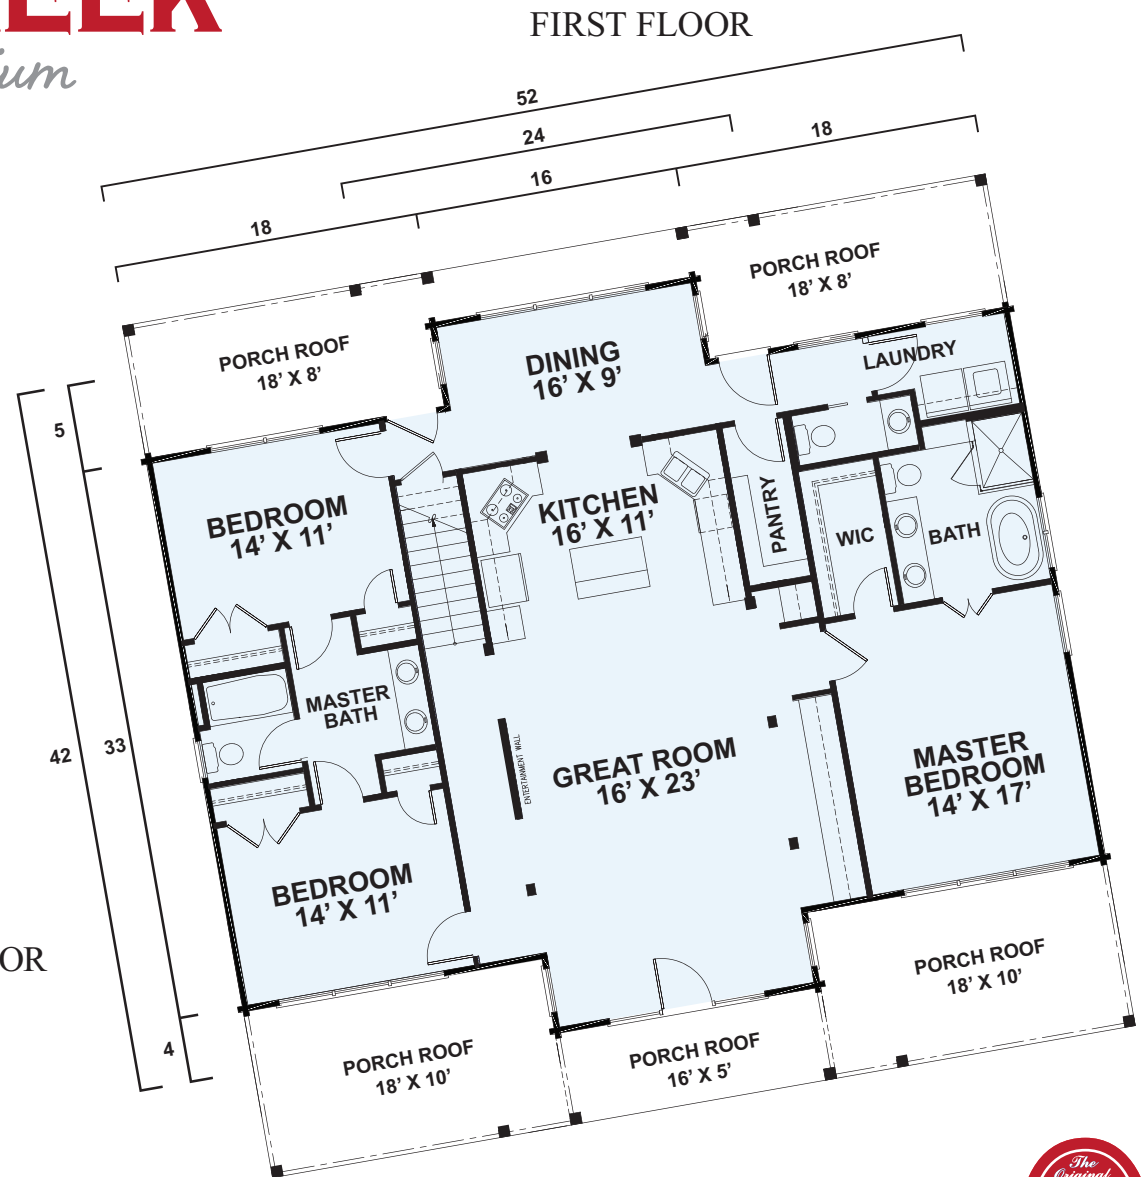

The **TIMBER CREEK**
— Log Barndominium

Call Toll Free: 1.800.562.2246 USA Or visit our website at www.logcabinhomes.com

©2023 LCH-0411

The **TIMBER CREEK**

Log Barndominium

OVERALL DIMENSIONS: 52' X 42'10"
APPROXIMATELY: 2,110 Sq. Ft.