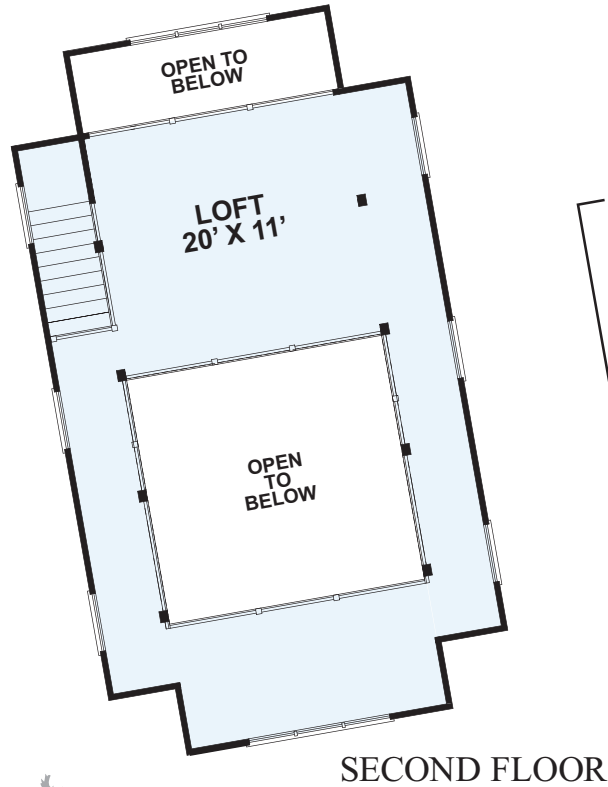

The **TIMBER CREEK**
— Log Barndominium

Call Toll Free: 1.800.562.2246 USA Or visit our website at www.logcabinhomes.com

©2023 LCH-0411

The **TIMBER CREEK**

Log Barndominium

OVERALL DIMENSIONS: 52' X 42'10"
APPROXIMATELY: 2,110 Sq. Ft.