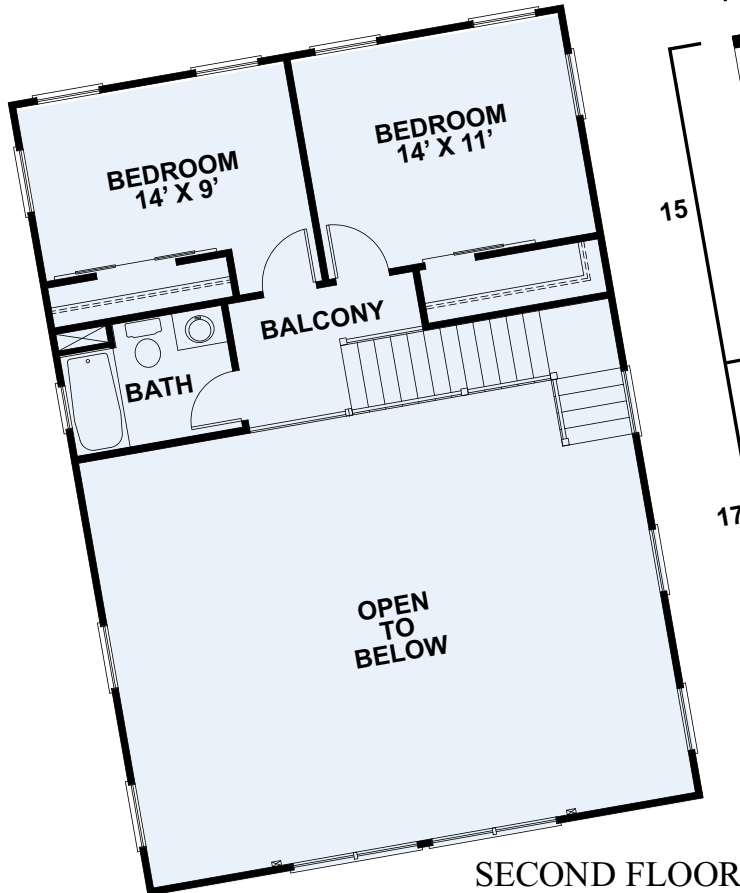

The **PECAN GROVE**
— Log Barndominium

Call Toll Free: 1.800.562.2246 USA Or visit our website at www.logcabinhomes.com

©2023 LCH-0412

The **PECAN GROVE**
Log Barndominium

FIRST FLOOR

SECOND FLOOR

OVERALL DIMENSIONS: 36' X 40'
 APPROXIMATELY: 1716 Sq. Ft.

LOG CABIN
 BARNDOMINIUMS

The **PECAN GROVE**
— Log Barndominium

REAR

The **PECAN GROVE**
— Log Barndominium

**POSSIBLE
COLOR
VARIATIONS**