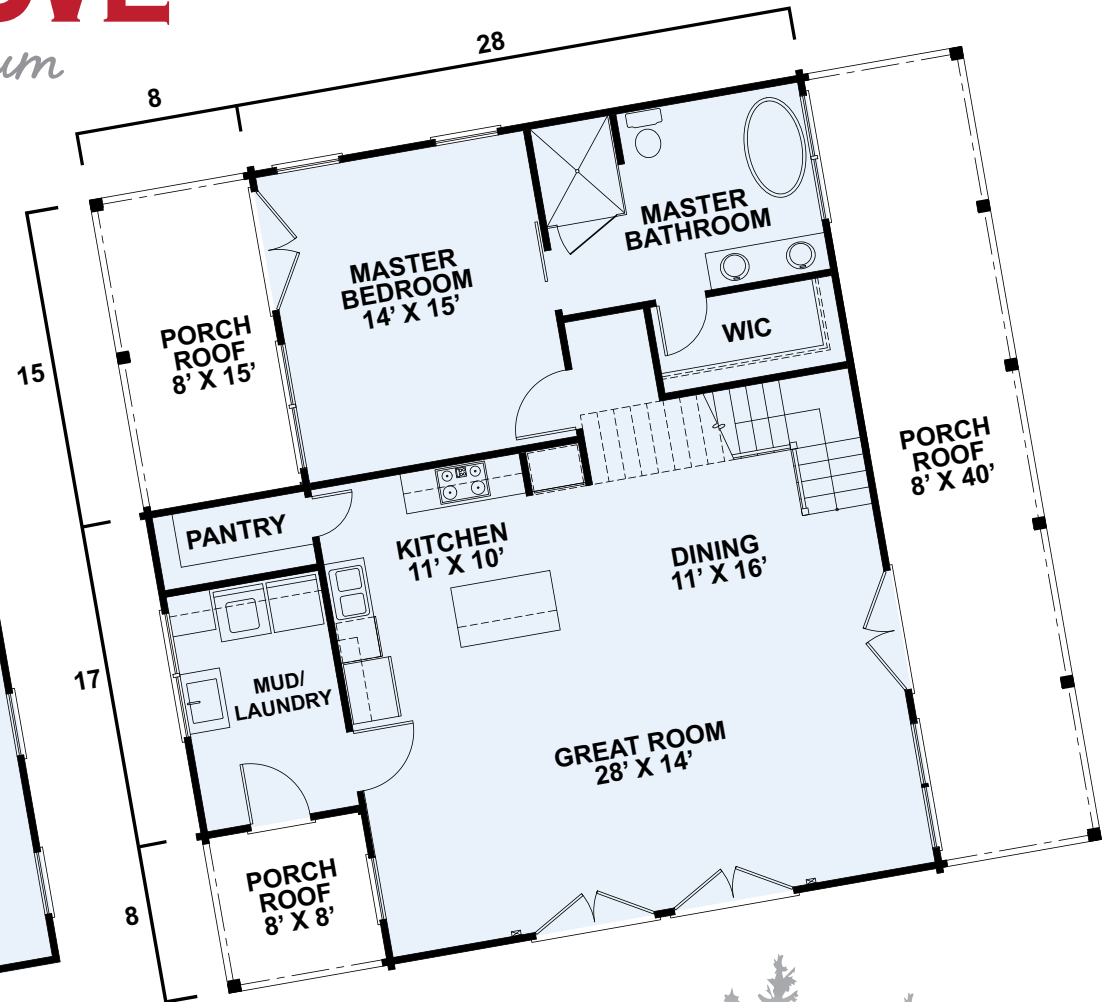

The **PECAN GROVE**
— Log Barndominium

Call Toll Free: 1.800.562.2246 USA Or visit our website at www.logcabinhomes.com

©2023 LCH-0412

The **PECAN GROVE**
Log Barndominium

FIRST FLOOR

SECOND FLOOR

OVERALL DIMENSIONS: 36' X 40'
 APPROXIMATELY: 1716 Sq. Ft.

LOG CABIN
 BARNDOMINIUMS

The **PECAN GROVE**
— Log Barndominium

REAR

The **PECAN GROVE**
— Log Barndominium

**POSSIBLE
COLOR
VARIATIONS**