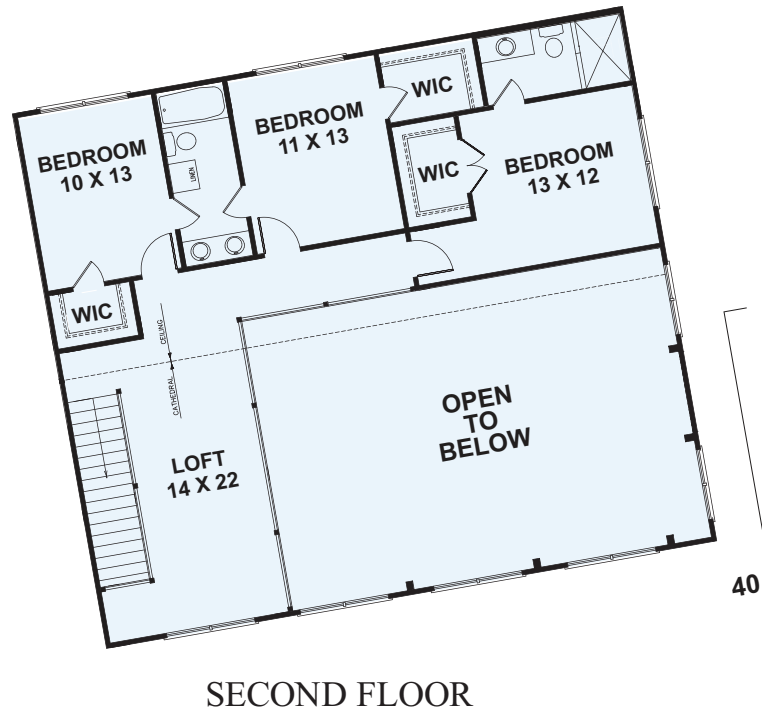

# The **GRAND BISON** Log Barndominium

OVERALL DIMENSIONS: 70' X 40'  
APPROXIMATELY: 2,889 Sq. Ft. (Plus 986 Sq. Ft. Garage)

The **GRAND BISON**  
— *Log Barndominium*

Call Toll Free: 1.800.562.2246 USA Or visit our website at [www.logcabinhomes.com](http://www.logcabinhomes.com)

©2023 LCH-0416

The **GRAND BISON**  
*Log Barndominium*

**POSSIBLE  
COLOR  
VARIATIONS**

The **GRAND BISON**  
Log Barndominium

**INTERIOR  
IMAGES**