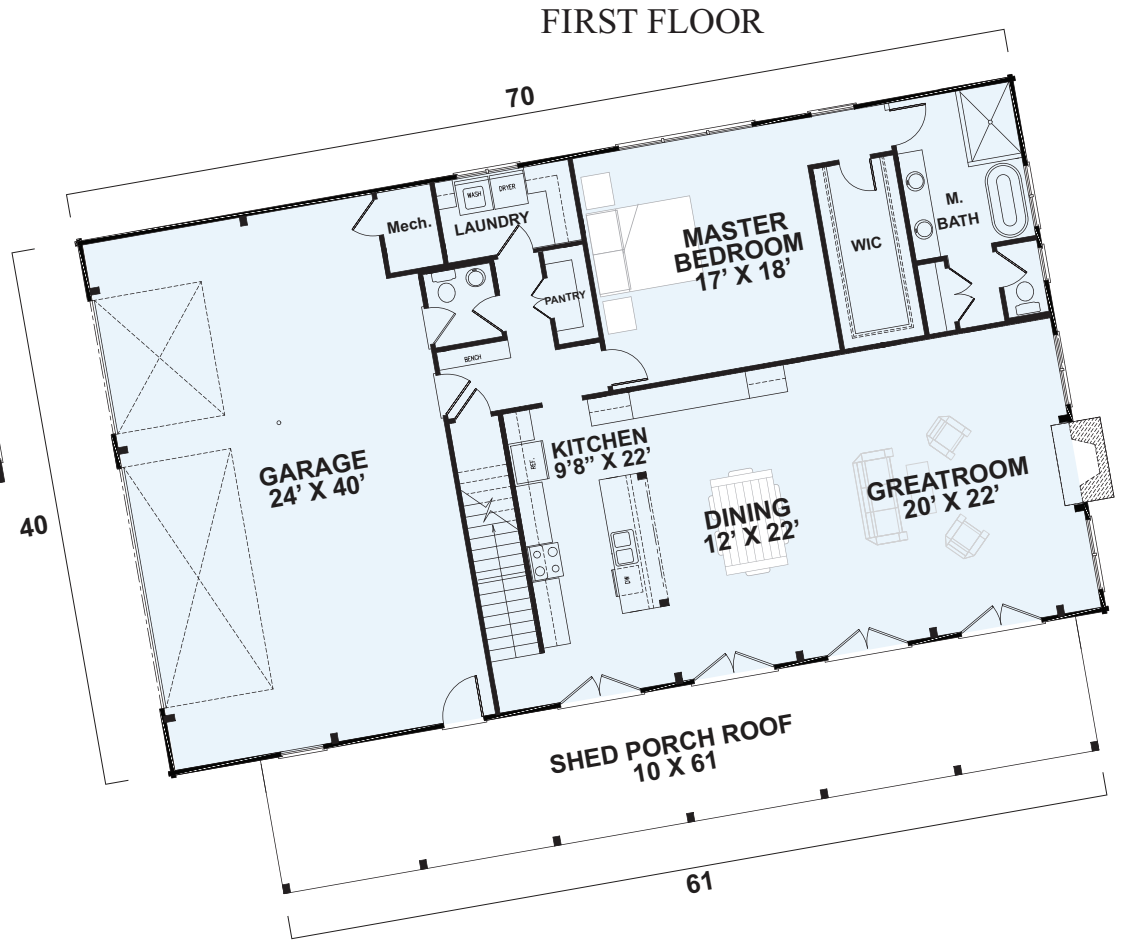

# The **GRAND BISON** Log Barndominium

OVERALL DIMENSIONS: 70' X 40'  
APPROXIMATELY: 2,889 Sq. Ft. (Plus 986 Sq. Ft. Garage)

The **GRAND BISON**  
— *Log Barndominium*

Call Toll Free: 1.800.562.2246 USA Or visit our website at [www.logcabinhomes.com](http://www.logcabinhomes.com)

©2023 LCH-0416

The **GRAND BISON**  
*Log Barndominium*

**POSSIBLE  
COLOR  
VARIATIONS**

The **GRAND BISON**  
Log Barndominium

**INTERIOR  
IMAGES**