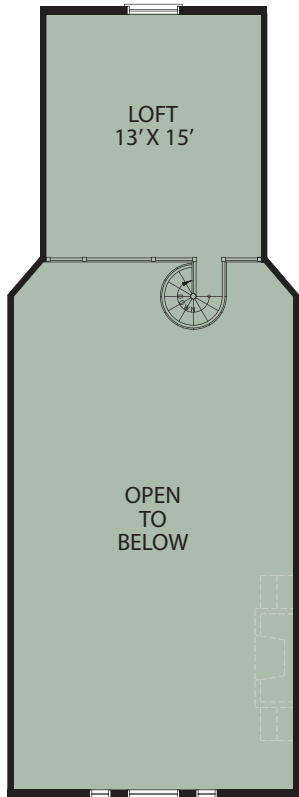

# The Cattail Peak I

Overall Dimensions:  
60' X 48'  
Approximately 1,705 Sq. Ft.

Call Toll Free: 1.800.562.2246 USA

Or visit our website at [www.logcabinhomes.com](http://www.logcabinhomes.com)