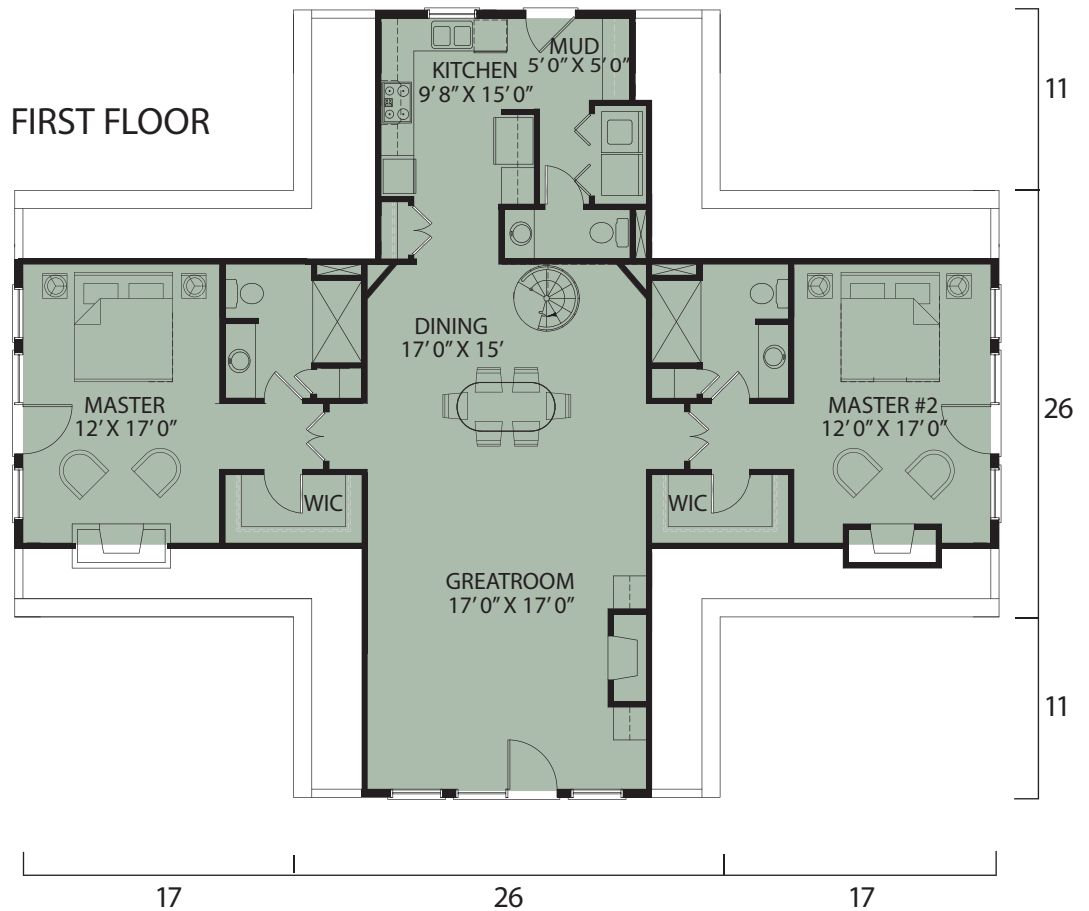

# The Cattail Peak I

Overall Dimensions:  
60' X 48'  
Approximately 1,705 Sq. Ft.

Call Toll Free: 1.800.562.2246 USA

Or visit our website at [www.logcabinhomes.com](http://www.logcabinhomes.com)