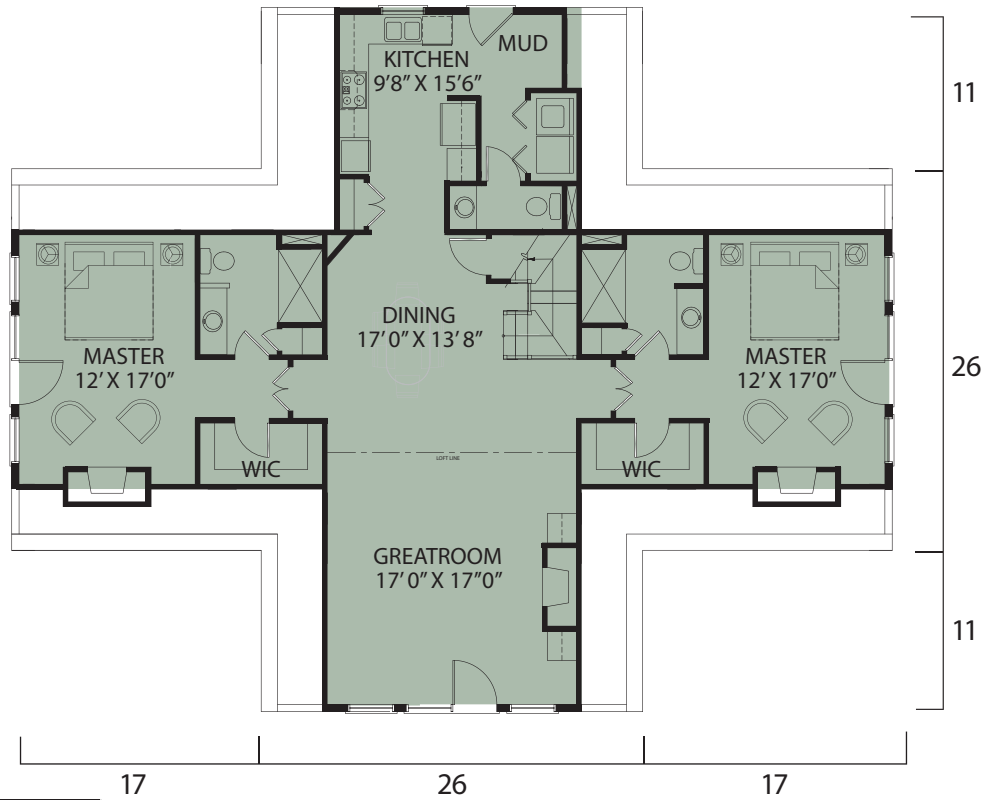

The Cattail Peak II

FIRST FLOOR

SECOND FLOOR

Overall Dimensions:
60' X 48'
Approximately 2069 Sq. Ft.

Call Toll Free: 1.800.562.2246 USA

Or visit our website at www.logcabinhomes.com