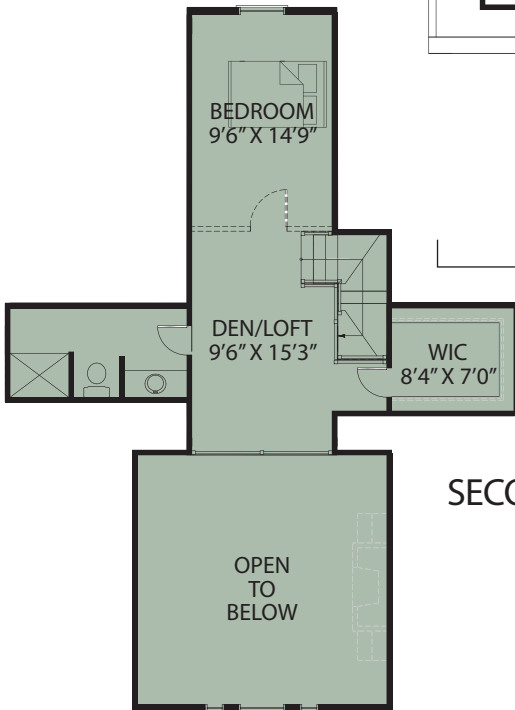

The Cattail Peak II

FIRST FLOOR

SECOND FLOOR

Overall Dimensions:
60' X 48'
Approximately 2069 Sq. Ft.

Call Toll Free: 1.800.562.2246 USA

Or visit our website at www.logcabinhomes.com