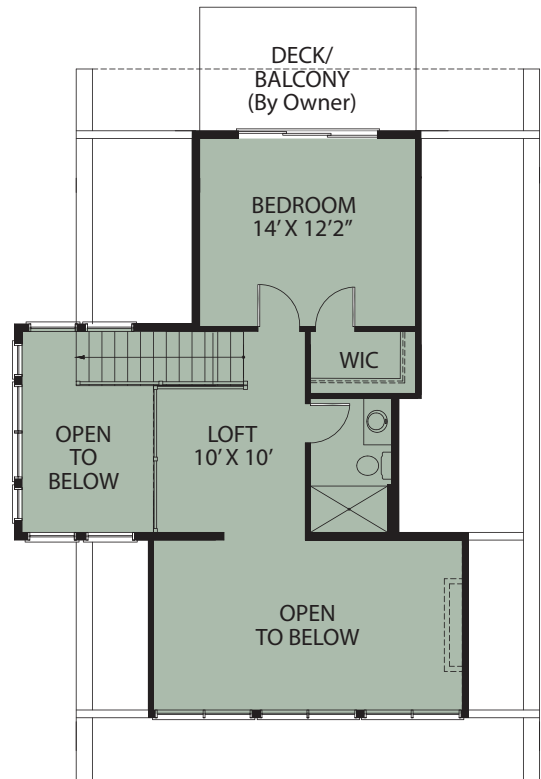

# Wetterhorn Peak

# The Wetterhorn Peak

## FIRST FLOOR

## SECOND FLOOR

Overall Dimensions:  
34' X 38'  
Approximately 1,344 Sq. Ft.

Call Toll Free: 1.800.562.2246 USA

Or visit our website at [www.logcabinhomes.com](http://www.logcabinhomes.com)