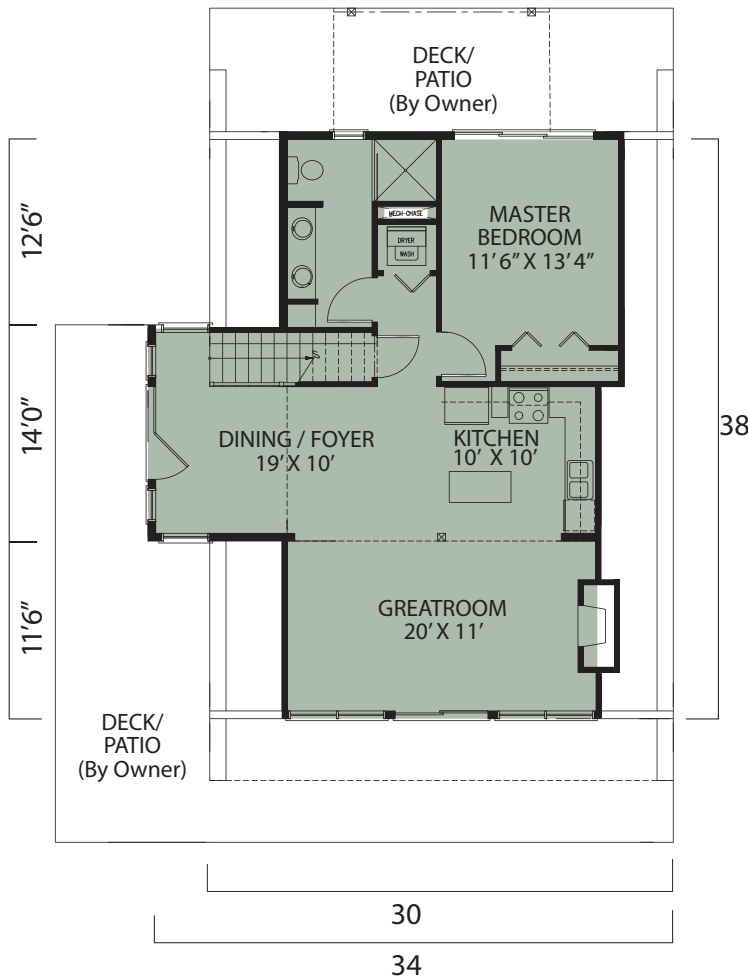

# Wetterhorn Peak

# The Wetterhorn Peak

## FIRST FLOOR

## SECOND FLOOR

Overall Dimensions:  
34' X 38'  
Approximately 1,344 Sq. Ft.

Call Toll Free: 1.800.562.2246 USA

Or visit our website at [www.logcabinhomes.com](http://www.logcabinhomes.com)