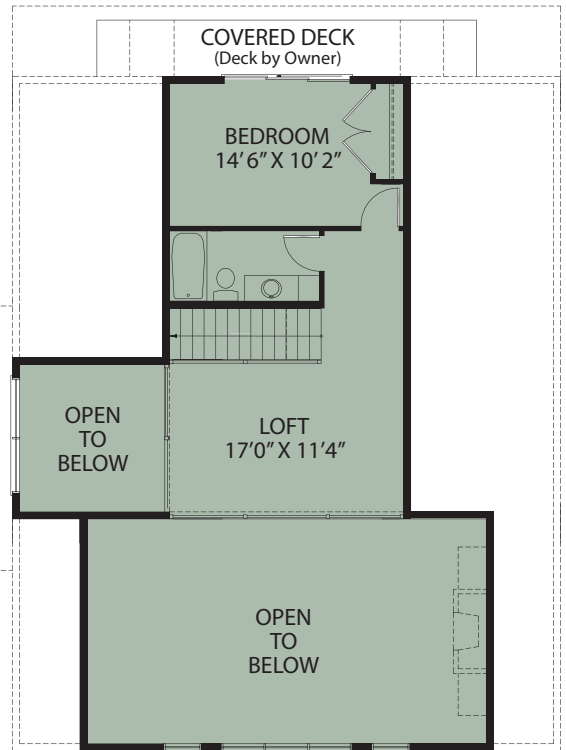

Crestone Peak

The Crestone Peak

FIRST FLOOR

48

SECOND FLOOR

Overall Dimensions:
39' X 48'
Approximately 1,872 Sq. Ft.

Call Toll Free: 1.800.562.2246 USA

Or visit our website at www.logcabinhomes.com