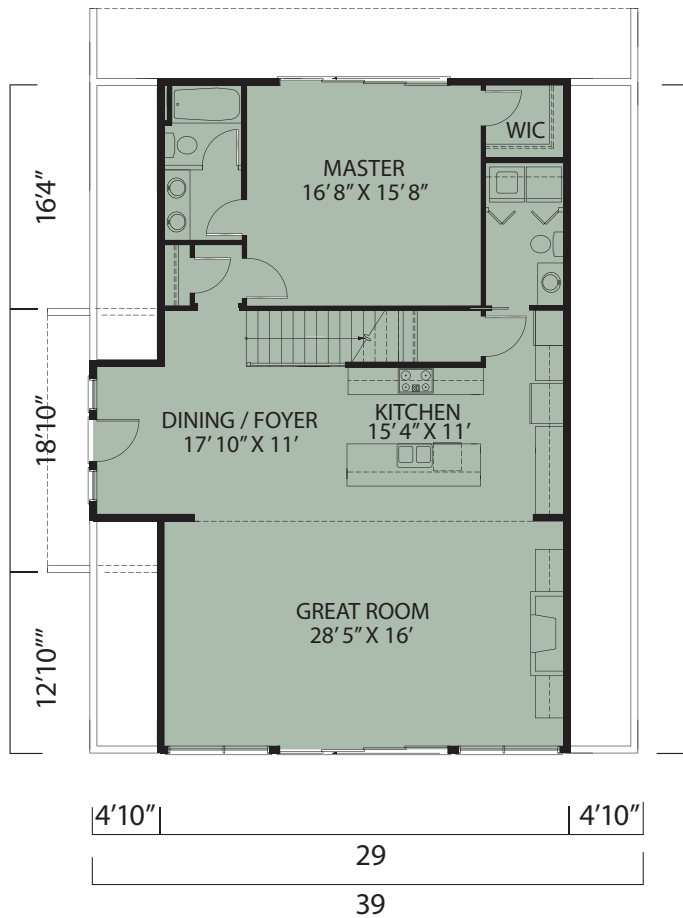

Crestone Peak

The Crestone Peak

FIRST FLOOR

48

SECOND FLOOR

Overall Dimensions:
39' X 48'
Approximately 1,872 Sq. Ft.

Call Toll Free: 1.800.562.2246 USA

Or visit our website at www.logcabinhomes.com